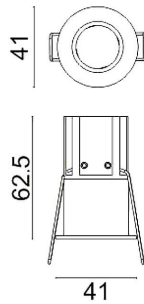

### MINIPOINT

Lavov Downlights from the family MINIPOINT ,power 5 W and CRI 80 with an optic 12 degrees made in Die Cast Aluminum finished in White with a real lumen output of 360lm and an efficiency of 72lm/W. ON/OFF driver.

### Scheme

<b>Product</b>	
<b>Real power (W)</b>	<b>5</b>
<b>Real luminous flux (Lm)</b>	<b>360</b>
<b>Luminous efficiency (Lm/W)</b>	<b>72</b>
<b>Beam angle (°)</b>	<b>12</b>
<b>Life time (h)</b>	<b>50000 h L80B10</b>
<b>IP</b>	<b>20</b>
<b>Electrical class insulation</b>	<b>Clas II</b>
<b>Colour</b>	<b>White</b>
<b>Control gear included</b>	<b>Yes</b>
<b>Control gear</b>	<b>ON/OFF</b>
<b>Flicker Free</b>	<b>Yes</b>
<b>Light source</b>	<b>LED</b>
<b>Type of LED</b>	<b>COB</b>
<b>Colour temperature (K)</b>	<b>4000</b>
<b>Colour consistency (SDCM)</b>	<b>SDCM&lt;3</b>
<b>CRI</b>	<b>80</b>