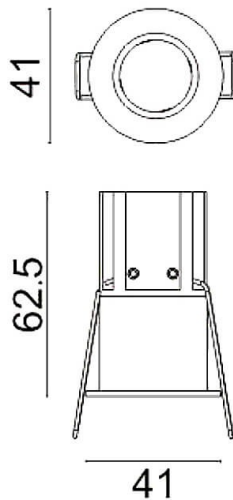

MINIPOINT

Lavov Downlights from the family MINIPOINT ,power 5 W and CRI 80 with an optic 12 degrees made in Die Cast Aluminum finished in White with a real lumen output of 360lm and an efficiency of 72lm/W. ON/OFF driver.

Scheme

Item code	86.D018.1411.01
Product type	Indoor
Category	Downlights
Family	MINIPOINT
Subfamily	MINIPOINT
Pictograms	

Product	
Real power (W)	5
Real luminous flux (Lm)	360
Luminous efficiency (Lm/W)	72
Beam angle (°)	12
Life time (h)	50000 h L80B10
IP	20
Electrical class insulation	Clas II
Colour	White
Control gear included	Yes
Control gear	ON/OFF
Flicker Free	Yes
Light source	LED
Type of LED	COB
Colour temperature (K)	4000
Colour consistency (SDCM)	SDCM3
CRI	80