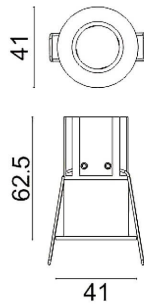

MINIPOINT

Lavov Downlights from the family MINIPOINT ,power 5 W and CRI 80 with an optic 12 degrees made in Die Cast Aluminum finished in White with a real lumen output of 360lm and an efficiency of 72lm/W. ON/OFF driver.

Item code	86.D018.1411.01
Product type	Indoor
Category	Downlights
Family	MINIPOINT
Subfamily	MINIPOINT
Pictograms	

Scheme

Product	
Real power (W)	5
Real luminous flux (Lm)	360
Luminous efficiency (Lm/W)	72
Beam angle (°)	12
Life time (h)	50000 h L80B10
IP	20
Electrical class insulation	Clas II
Colour	White
Control gear included	Yes
Control gear	ON/OFF
Flicker Free	Yes
Light source	LED
Type of LED	COB
Colour temperature (K)	4000
Colour consistency (SDCM)	SDCM<3
CRI	80