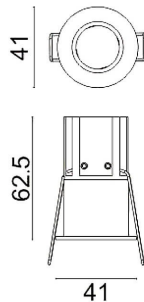

MINIPOINT

Lavov Downlights from the family MINIPOINT ,power 5 W and CRI 80 with an optic 12 degrees made in Die Cast Aluminum finished in Black with a real lumen output of 360lm and an efficiency of 72lm/W. ON/OFF driver.

Item code	86.D018.1411.02
Product type	Indoor
Category	Downlights
Family	MINIPOINT
Subfamily	MINIPOINT
Pictograms	

Scheme

Product	
Real power (W)	5
Real luminous flux (Lm)	360
Luminous efficiency (Lm/W)	72
Beam angle (°)	12
Life time (h)	50000 h L80B10
IP	20
Electrical class insulation	Clas II
Colour	Black
Control gear included	Yes
Control gear	ON/OFF
Flicker Free	Yes
Light source	LED
Type of LED	COB
Colour temperature (K)	4000
Colour consistency (SDCM)	SDCM<3
CRI	80