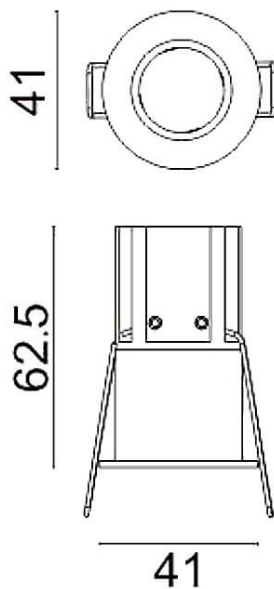

### MINIPOINT

Lavov Downlights from the family MINIPOINT ,power 5 W and CRI 80 with an optic 12 degrees made in Die Cast Aluminum finished in Black with a real lumen output of 360lm and an efficiency of 72lm/W. ON/OFF driver.

Item code	86.D018.1411.02
Product type	Indoor
Category	Downlights
Family	MINIPOINT
Subfamily	MINIPOINT
Pictograms	

### Scheme

<b>Product</b>	
Real power (W)	5
Real luminous flux (Lm)	360
Luminous efficiency (Lm/W)	72
Beam angle (°)	12
Life time (h)	50000 h L80B10
IP	20
Electrical class insulation	Clas II
Colour	Black
Control gear included	Yes
Control gear	ON/OFF
Flicker Free	Yes
Light source	LED
Type of LED	COB
Colour temperature (K)	4000
Colour consistency (SDCM)	SDCM<3
CRI	80