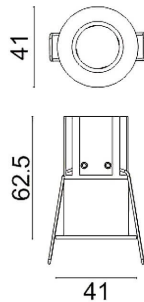

### MINIPOINT

Lavov Downlights from the family MINIPOINT ,power 5 W and CRI 80 with an optic 12 degrees made in Die Cast Aluminum finished in Black with a real lumen output of 360lm and an efficiency of 72lm/W. ON/OFF driver.

### Scheme

<b>Product</b>	
<b>Real power (W)</b>	<b>5</b>
<b>Real luminous flux (Lm)</b>	<b>360</b>
<b>Luminous efficiency (Lm/W)</b>	<b>72</b>
<b>Beam angle (°)</b>	<b>12</b>
<b>Life time (h)</b>	<b>50000 h L80B10</b>
<b>IP</b>	<b>20</b>
<b>Electrical class insulation</b>	<b>Clas II</b>
<b>Colour</b>	<b>Black</b>
<b>Control gear included</b>	<b>Yes</b>
<b>Control gear</b>	<b>ON/OFF</b>
<b>Flicker Free</b>	<b>Yes</b>
<b>Light source</b>	<b>LED</b>
<b>Type of LED</b>	<b>COB</b>
<b>Colour temperature (K)</b>	<b>4000</b>
<b>Colour consistency (SDCM)</b>	<b>SDCM&lt;3</b>
<b>CRI</b>	<b>80</b>