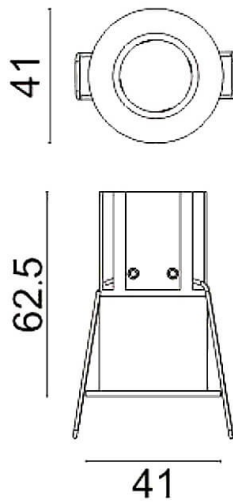

MINIPOINT

Lavov Downlights from the family MINIPOINT ,power 5 W and CRI 80 with an optic 12 degrees made in Die Cast Aluminum finished in Black with a real lumen output of 360lm and an efficiency of 72lm/W. ON/OFF driver.

Item code	86.D018.1411.02
Product type	Indoor
Category	Downlights
Family	MINIPOINT
Subfamily	MINIPOINT
Pictograms	

Scheme

Product	
Real power (W)	5
Real luminous flux (Lm)	360
Luminous efficiency (Lm/W)	72
Beam angle (°)	12
Life time (h)	50000 h L80B10
IP	20
Electrical class insulation	Clas II
Colour	Black
Control gear included	Yes
Control gear	ON/OFF
Flicker Free	Yes
Light source	LED
Type of LED	COB
Colour temperature (K)	4000
Colour consistency (SDCM)	SDCM3
CRI	80