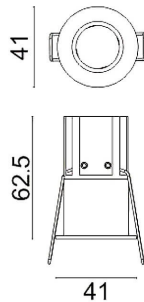

MINIPOINT

Lavov Downlights from the family MINIPOINT ,power 5 W and CRI 80 with an optic 12 degrees made in Die Cast Aluminum finished in Black with a real lumen output of 360lm and an efficiency of 72lm/W. ON/OFF driver.

Item code	86.D018.1411.02
Product type	Indoor
Category	Downlights
Family	MINIPOINT
Subfamily	MINIPOINT
Pictograms	

Scheme

Product	
Real power (W)	5
Real luminous flux (Lm)	360
Luminous efficiency (Lm/W)	72
Beam angle (°)	12
Life time (h)	50000 h L80B10
IP	20
Electrical class insulation	Clas II
Colour	Black
Control gear included	Yes
Control gear	ON/OFF
Flicker Free	Yes
Light source	LED
Type of LED	COB
Colour temperature (K)	4000
Colour consistency (SDCM)	SDCM<3
CRI	80