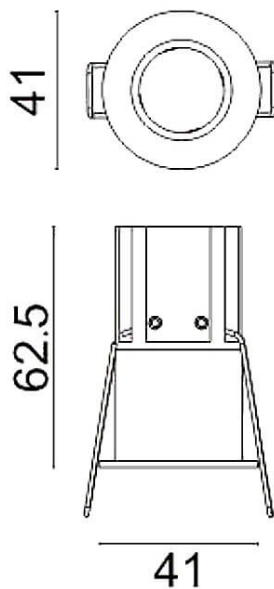

MINIPOINT

Lavov Downlights from the family MINIPOINT ,power 5 W and CRI 80 with an optic 24 degrees made in Die Cast Aluminum finished in White with a real lumen output of 360lm and an efficiency of 72lm/W. ON/OFF driver.

| | |
|--------------|-----------------|
| Item code | 86.D018.1421.01 |
| Product type | Indoor |
| Category | Downlights |
| Family | MINIPOINT |
| Subfamily | MINIPOINT |
| Pictograms | |

Scheme

| | |
|-----------------------------|----------------|
| Product | |
| Real power (W) | 5 |
| Real luminous flux (Lm) | 360 |
| Luminous efficiency (Lm/W) | 72 |
| Beam angle (°) | 24 |
| Life time (h) | 50000 h L80B10 |
| IP | 20 |
| Electrical class insulation | Clas II |
| Colour | White |
| Control gear included | Yes |
| Control gear | ON/OFF |
| Flicker Free | Yes |
| Light source | LED |
| Type of LED | COB |
| Colour temperature (K) | 4000 |
| Colour consistency (SDCM) | SDCM<3 |
| CRI | 80 |