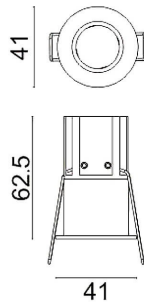

### MINIPOINT

Lavov Downlights from the family MINIPOINT ,power 5 W and CRI 80 with an optic 24 degrees made in Die Cast Aluminum finished in White with a real lumen output of 360lm and an efficiency of 72lm/W. ON/OFF driver.

### Scheme

<b>Product</b>	
<b>Real power (W)</b>	<b>5</b>
<b>Real luminous flux (Lm)</b>	<b>360</b>
<b>Luminous efficiency (Lm/W)</b>	<b>72</b>
<b>Beam angle (°)</b>	<b>24</b>
<b>Life time (h)</b>	<b>50000 h L80B10</b>
<b>IP</b>	<b>20</b>
<b>Electrical class insulation</b>	<b>Clas II</b>
<b>Colour</b>	<b>White</b>
<b>Control gear included</b>	<b>Yes</b>
<b>Control gear</b>	<b>ON/OFF</b>
<b>Flicker Free</b>	<b>Yes</b>
<b>Light source</b>	<b>LED</b>
<b>Type of LED</b>	<b>COB</b>
<b>Colour temperature (K)</b>	<b>4000</b>
<b>Colour consistency (SDCM)</b>	<b>SDCM&lt;3</b>
<b>CRI</b>	<b>80</b>