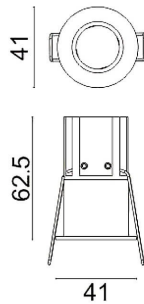

MINIPOINT

Lavov Downlights from the family MINIPOINT ,power 5 W and CRI 80 with an optic 24 degrees made in Die Cast Aluminum finished in White with a real lumen output of 360lm and an efficiency of 72lm/W. ON/OFF driver.

Item code	86.D018.1421.01
Product type	Indoor
Category	Downlights
Family	MINIPOINT
Subfamily	MINIPOINT
Pictograms	

Scheme

Product	
Real power (W)	5
Real luminous flux (Lm)	360
Luminous efficiency (Lm/W)	72
Beam angle (°)	24
Life time (h)	50000 h L80B10
IP	20
Electrical class insulation	Clas II
Colour	White
Control gear included	Yes
Control gear	ON/OFF
Flicker Free	Yes
Light source	LED
Type of LED	COB
Colour temperature (K)	4000
Colour consistency (SDCM)	SDCM<3
CRI	80