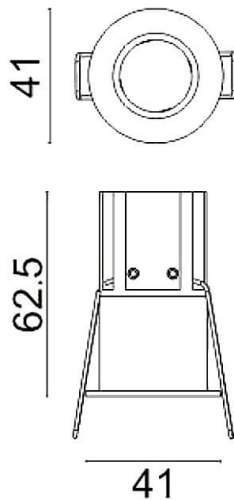

MINIPOINT

Lavov Downlights from the family MINIPOINT ,power 5 W and CRI 80 with an optic 24 degrees made in Die Cast Aluminum finished in Black with a real lumen output of 360lm and an efficiency of 72lm/W. ON/OFF driver.

Item code	86.D018.1421.02
Product type	Indoor
Category	Downlights
Family	MINIPOINT
Subfamily	MINIPOINT
Pictograms	

Scheme

Product	
Real power (W)	5
Real luminous flux (Lm)	360
Luminous efficiency (Lm/W)	72
Beam angle (°)	24
Life time (h)	50000 h L80B10
IP	20
Electrical class insulation	Clas II
Colour	Black
Control gear included	Yes
Control gear	ON/OFF
Flicker Free	Yes
Light source	LED
Type of LED	COB
Colour temperature (K)	4000
Colour consistency (SDCM)	SDCM3
CRI	80