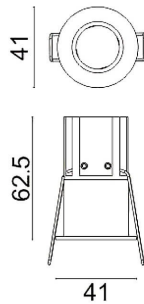

MINIPOINT

Lavov Downlights from the family MINIPOINT ,power 5 W and CRI 80 with an optic 24 degrees made in Die Cast Aluminum finished in Black with a real lumen output of 360lm and an efficiency of 72lm/W. ON/OFF driver.

Item code	86.D018.1421.02
Product type	Indoor
Category	Downlights
Family	MINIPOINT
Subfamily	MINIPOINT
Pictograms	

Scheme

Product	
Real power (W)	5
Real luminous flux (Lm)	360
Luminous efficiency (Lm/W)	72
Beam angle (°)	24
Life time (h)	50000 h L80B10
IP	20
Electrical class insulation	Clas II
Colour	Black
Control gear included	Yes
Control gear	ON/OFF
Flicker Free	Yes
Light source	LED
Type of LED	COB
Colour temperature (K)	4000
Colour consistency (SDCM)	SDCM<3
CRI	80