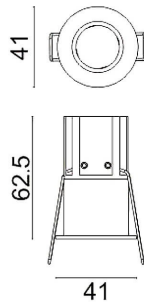

MINIPOINT

Lavov Downlights from the family MINIPOINT ,power 5 W and CRI 80 with an optic 40 degrees made in Die Cast Aluminum finished in White with a real lumen output of 360lm and an efficiency of 72lm/W. ON/OFF driver.

Item code	86.D018.1431.01
Product type	Indoor
Category	Downlights
Family	MINIPOINT
Subfamily	MINIPOINT
Pictograms	

Scheme

Product	
Real power (W)	5
Real luminous flux (Lm)	360
Luminous efficiency (Lm/W)	72
Beam angle (°)	40
Life time (h)	50000 h L80B10
IP	20
Electrical class insulation	Clas II
Colour	White
Control gear included	Yes
Control gear	ON/OFF
Flicker Free	Yes
Light source	LED
Type of LED	COB
Colour temperature (K)	4000
Colour consistency (SDCM)	SDCM<3
CRI	80