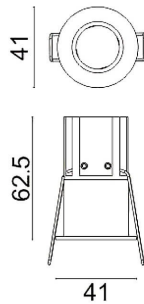

### MINIPOINT

Lavov Downlights from the family MINIPOINT ,power 5 W and CRI 80 with an optic 40 degrees made in Die Cast Aluminum finished in White with a real lumen output of 360lm and an efficiency of 72lm/W. ON/OFF driver.

### Scheme

<b>Product</b>	
<b>Real power (W)</b>	<b>5</b>
<b>Real luminous flux (Lm)</b>	<b>360</b>
<b>Luminous efficiency (Lm/W)</b>	<b>72</b>
<b>Beam angle (°)</b>	<b>40</b>
<b>Life time (h)</b>	<b>50000 h L80B10</b>
<b>IP</b>	<b>20</b>
<b>Electrical class insulation</b>	<b>Clas II</b>
<b>Colour</b>	<b>White</b>
<b>Control gear included</b>	<b>Yes</b>
<b>Control gear</b>	<b>ON/OFF</b>
<b>Flicker Free</b>	<b>Yes</b>
<b>Light source</b>	<b>LED</b>
<b>Type of LED</b>	<b>COB</b>
<b>Colour temperature (K)</b>	<b>4000</b>
<b>Colour consistency (SDCM)</b>	<b>SDCM&lt;3</b>
<b>CRI</b>	<b>80</b>