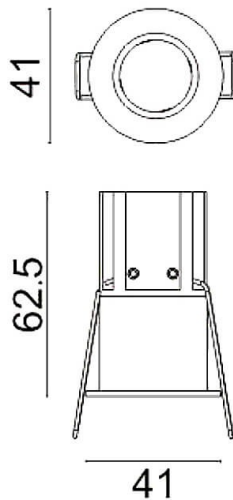

MINIPOINT

Lavov Downlights from the family MINIPOINT ,power 5 W and CRI 80 with an optic 40 degrees made in Die Cast Aluminum finished in Black with a real lumen output of 360lm and an efficiency of 72lm/W. ON/OFF driver.

Scheme

Item code	86.D018.1431.02
Product type	Indoor
Category	Downlights
Family	MINIPOINT
Subfamily	MINIPOINT
Pictograms	

Product	
Real power (W)	5
Real luminous flux (Lm)	360
Luminous efficiency (Lm/W)	72
Beam angle (°)	40
Life time (h)	50000 h L80B10
IP	20
Electrical class insulation	Clas II
Colour	Black
Control gear included	Yes
Control gear	ON/OFF
Flicker Free	Yes
Light source	LED
Type of LED	COB
Colour temperature (K)	4000
Colour consistency (SDCM)	SDCM3
CRI	80