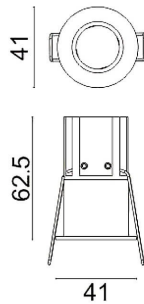

MINIPOINT

Lavov Downlights from the family MINIPOINT ,power 5 W and CRI 80 with an optic 40 degrees made in Die Cast Aluminum finished in Black with a real lumen output of 360lm and an efficiency of 72lm/W. ON/OFF driver.

Item code	86.D018.1431.02
Product type	Indoor
Category	Downlights
Family	MINIPOINT
Subfamily	MINIPOINT
Pictograms	

Scheme

Product	
Real power (W)	5
Real luminous flux (Lm)	360
Luminous efficiency (Lm/W)	72
Beam angle (°)	40
Life time (h)	50000 h L80B10
IP	20
Electrical class insulation	Clas II
Colour	Black
Control gear included	Yes
Control gear	ON/OFF
Flicker Free	Yes
Light source	LED
Type of LED	COB
Colour temperature (K)	4000
Colour consistency (SDCM)	SDCM<3
CRI	80