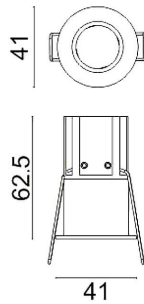

### MINIPOINT

Lavov Downlights from the family MINIPOINT ,power 5 W and CRI 80 with an optic 40 degrees made in Die Cast Aluminum finished in Black with a real lumen output of 360lm and an efficiency of 72lm/W. ON/OFF driver.

### Scheme

<b>Product</b>	
<b>Real power (W)</b>	<b>5</b>
<b>Real luminous flux (Lm)</b>	<b>360</b>
<b>Luminous efficiency (Lm/W)</b>	<b>72</b>
<b>Beam angle (°)</b>	<b>40</b>
<b>Life time (h)</b>	<b>50000 h L80B10</b>
<b>IP</b>	<b>20</b>
<b>Electrical class insulation</b>	<b>Clas II</b>
<b>Colour</b>	<b>Black</b>
<b>Control gear included</b>	<b>Yes</b>
<b>Control gear</b>	<b>ON/OFF</b>
<b>Flicker Free</b>	<b>Yes</b>
<b>Light source</b>	<b>LED</b>
<b>Type of LED</b>	<b>COB</b>
<b>Colour temperature (K)</b>	<b>4000</b>
<b>Colour consistency (SDCM)</b>	<b>SDCM&lt;3</b>
<b>CRI</b>	<b>80</b>