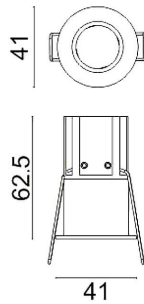

MINIPOINT

Lavov Downlights from the family MINIPOINT ,power 5 W and CRI 80 with an optic 40 degrees made in Die Cast Aluminum finished in Black with a real lumen output of 360lm and an efficiency of 72lm/W. ON/OFF driver.

Item code	86.D018.1431.02
Product type	Indoor
Category	Downlights
Family	MINIPOINT
Subfamily	MINIPOINT
Pictograms	

Scheme

Product	
Real power (W)	5
Real luminous flux (Lm)	360
Luminous efficiency (Lm/W)	72
Beam angle (°)	40
Life time (h)	50000 h L80B10
IP	20
Electrical class insulation	Clas II
Colour	Black
Control gear included	Yes
Control gear	ON/OFF
Flicker Free	Yes
Light source	LED
Type of LED	COB
Colour temperature (K)	4000
Colour consistency (SDCM)	SDCM<3
CRI	80