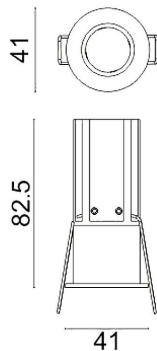

### MINIPOINT

Lavov Downlights from the family MINIPOINT ,power 7 W and CRI 80 with an optic 12 degrees made in Die Cast Aluminum finished in White with a real lumen output of 490lm and an efficiency of 70lm/W. ON/OFF driver.

<b>Item code</b>	<b>86.D018.2311.01</b>
<b>Product type</b>	<b>Indoor</b>
<b>Category</b>	<b>Downlights</b>
<b>Family</b>	<b>MINIPOINT</b>
<b>Subfamily</b>	<b>MINIPOINT</b>
<b>Pictograms</b>	

### Scheme

<b>Product</b>	
<b>Real power (W)</b>	<b>7</b>
<b>Real luminous flux (Lm)</b>	<b>490</b>
<b>Luminous efficiency (Lm/W)</b>	<b>70</b>
<b>Beam angle (°)</b>	<b>12</b>
<b>Life time (h)</b>	<b>50000 h L80B10</b>
<b>IP</b>	<b>20</b>
<b>Electrical class insulation</b>	<b>Clas II</b>
<b>Colour</b>	<b>White</b>
<b>Control gear included</b>	<b>Yes</b>
<b>Control gear</b>	<b>ON/OFF</b>
<b>Flicker Free</b>	<b>Yes</b>
<b>Light source</b>	<b>LED</b>
<b>Type of LED</b>	<b>COB</b>
<b>Colour temperature (K)</b>	<b>3000</b>
<b>Colour consistency (SDCM)</b>	<b>SDCM&lt;3</b>
<b>CRI</b>	<b>80</b>