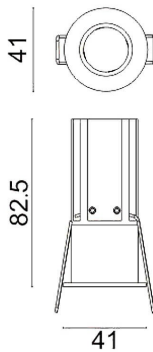

MINIPOINT

Lavov Downlights from the family MINIPOINT ,power 7 W and CRI 80 with an optic 12 degrees made in Die Cast Aluminum finished in White with a real lumen output of 490lm and an efficiency of 70lm/W. ON/OFF driver.

Item code	86.D018.2311.01
Product type	Indoor
Category	Downlights
Family	MINIPOINT
Subfamily	MINIPOINT
Pictograms	

Scheme

Product	
Real power (W)	7
Real luminous flux (Lm)	490
Luminous efficiency (Lm/W)	70
Beam angle (°)	12
Life time (h)	50000 h L80B10
IP	20
Electrical class insulation	Clas II
Colour	White
Control gear included	Yes
Control gear	ON/OFF
Flicker Free	Yes
Light source	LED
Type of LED	COB
Colour temperature (K)	3000
Colour consistency (SDCM)	SDCM<3
CRI	80