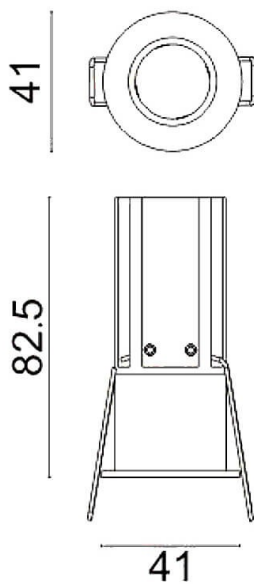

MINIPOINT

Lavov Downlights from the family MINIPOINT ,power 7 W and CRI 80 with an optic 12 degrees made in Die Cast Aluminum finished in White with a real lumen output of 490lm and an efficiency of 70lm/W. ON/OFF driver.

Scheme

Item code	86.D018.2311.01
Product type	Indoor
Category	Downlights
Family	MINIPOINT
Subfamily	MINIPOINT
Pictograms	

Product	
Real power (W)	7
Real luminous flux (Lm)	490
Luminous efficiency (Lm/W)	70
Beam angle (°)	12
Life time (h)	50000 h L80B10
IP	20
Electrical class insulation	Clas II
Colour	White
Control gear included	Yes
Control gear	ON/OFF
Flicker Free	Yes
Light source	LED
Type of LED	COB
Colour temperature (K)	3000
Colour consistency (SDCM)	SDCM3
CRI	80