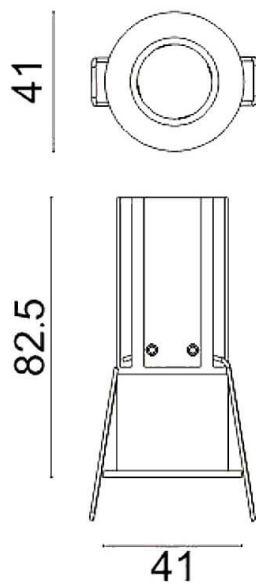

MINIPOINT

Lavov Downlights from the family MINIPOINT ,power 7 W and CRI 80 with an optic 12 degrees made in Die Cast Aluminum finished in Black with a real lumen output of 490lm and an efficiency of 70lm/W. ON/OFF driver.

Item code	86.D018.2311.02
Product type	Indoor
Category	Downlights
Family	MINIPOINT
Subfamily	MINIPOINT
Pictograms	

Scheme

Product	
Real power (W)	7
Real luminous flux (Lm)	490
Luminous efficiency (Lm/W)	70
Beam angle (°)	12
Life time (h)	50000 h L80B10
IP	20
Electrical class insulation	Clas II
Colour	Black
Control gear included	Yes
Control gear	ON/OFF
Flicker Free	Yes
Light source	LED
Type of LED	COB
Colour temperature (K)	3000
Colour consistency (SDCM)	SDCM3
CRI	80