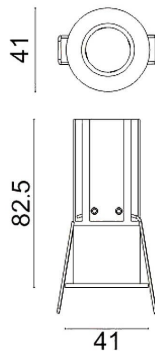

Scheme

Product	
Real power (W)	7
Real luminous flux (Lm)	490
Luminous efficiency (Lm/W)	70
Beam angle (°)	12
Life time (h)	50000 h L80B10
IP	20
Electrical class insulation	Clas II
Colour	Black
Control gear included	Yes
Control gear	ON/OFF
Flicker Free	Yes
Light source	LED
Type of LED	COB
Colour temperature (K)	3000
Colour consistency (SDCM)	SDCM<3
CRI	80