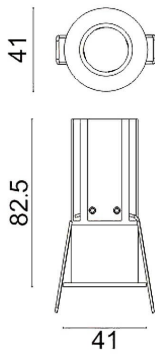

MINIPOINT

Lavov Downlights from the family MINIPOINT ,power 7 W and CRI 80 with an optic 24 degrees made in Die Cast Aluminum finished in White with a real lumen output of 490lm and an efficiency of 70lm/W. ON/OFF driver.

Item code	86.D018.2321.01
Product type	Indoor
Category	Downlights
Family	MINIPOINT
Subfamily	MINIPOINT
Pictograms	

Scheme

Product	
Real power (W)	7
Real luminous flux (Lm)	490
Luminous efficiency (Lm/W)	70
Beam angle (°)	24
Life time (h)	50000 h L80B10
IP	20
Electrical class insulation	Clas II
Colour	White
Control gear included	Yes
Control gear	ON/OFF
Flicker Free	Yes
Light source	LED
Type of LED	COB
Colour temperature (K)	3000
Colour consistency (SDCM)	SDCM<3
CRI	80