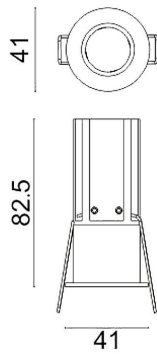

MINIPOINT

Lavov Downlights from the family MINIPOINT ,power 7 W and CRI 80 with an optic 24 degrees made in Die Cast Aluminum finished in White with a real lumen output of 490lm and an efficiency of 70lm/W. ON/OFF driver.

Item code	86.D018.2321.01
Product type	Indoor
Category	Downlights
Family	MINIPOINT
Subfamily	MINIPOINT
Pictograms	

Scheme

Product	
Real power (W)	7
Real luminous flux (Lm)	490
Luminous efficiency (Lm/W)	70
Beam angle (°)	24
Life time (h)	50000 h L80B10
IP	20
Electrical class insulation	Clas II
Colour	White
Control gear included	Yes
Control gear	ON/OFF
Flicker Free	Yes
Light source	LED
Type of LED	COB
Colour temperature (K)	3000
Colour consistency (SDCM)	SDCM<3
CRI	80