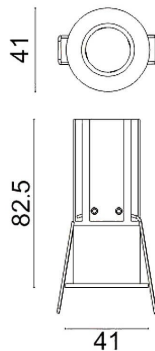

MINIPOINT

Lavov Downlights from the family MINIPOINT ,power 7 W and CRI 80 with an optic 24 degrees made in Die Cast Aluminum finished in Black with a real lumen output of 490lm and an efficiency of 70lm/W. ON/OFF driver.

Item code	86.D018.2321.02
Product type	Indoor
Category	Downlights
Family	MINIPOINT
Subfamily	MINIPOINT
Pictograms	

Scheme

Product	
Real power (W)	7
Real luminous flux (Lm)	490
Luminous efficiency (Lm/W)	70
Beam angle (°)	24
Life time (h)	50000 h L80B10
IP	20
Electrical class insulation	Clas II
Colour	Black
Control gear included	Yes
Control gear	ON/OFF
Flicker Free	Yes
Light source	LED
Type of LED	COB
Colour temperature (K)	3000
Colour consistency (SDCM)	SDCM<3
CRI	80