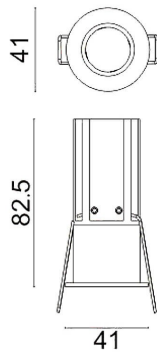

MINIPOINT

Lavov Downlights from the family MINIPOINT ,power 7 W and CRI 80 with an optic 24 degrees made in Die Cast Aluminum finished in Black with a real lumen output of 490lm and an efficiency of 70lm/W. ON/OFF driver.

Item code	86.D018.2321.02
Product type	Indoor
Category	Downlights
Family	MINIPOINT
Subfamily	MINIPOINT
Pictograms	

Scheme

Product	
Real power (W)	7
Real luminous flux (Lm)	490
Luminous efficiency (Lm/W)	70
Beam angle (°)	24
Life time (h)	50000 h L80B10
IP	20
Electrical class insulation	Clas II
Colour	Black
Control gear included	Yes
Control gear	ON/OFF
Flicker Free	Yes
Light source	LED
Type of LED	COB
Colour temperature (K)	3000
Colour consistency (SDCM)	SDCM<3
CRI	80