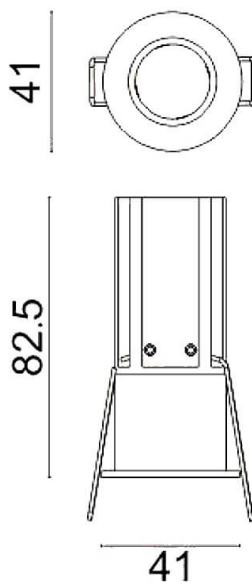

MINIPOINT

Lavov Downlights from the family MINIPOINT ,power 7 W and CRI 80 with an optic 24 degrees made in Die Cast Aluminum finished in Black with a real lumen output of 490lm and an efficiency of 70lm/W. ON/OFF driver.

Scheme

Item code	86.D018.2321.02
Product type	Indoor
Category	Downlights
Family	MINIPOINT
Subfamily	MINIPOINT
Pictograms	

Product	
Real power (W)	7
Real luminous flux (Lm)	490
Luminous efficiency (Lm/W)	70
Beam angle (°)	24
Life time (h)	50000 h L80B10
IP	20
Electrical class insulation	Clas II
Colour	Black
Control gear included	Yes
Control gear	ON/OFF
Flicker Free	Yes
Light source	LED
Type of LED	COB
Colour temperature (K)	3000
Colour consistency (SDCM)	SDCM3
CRI	80