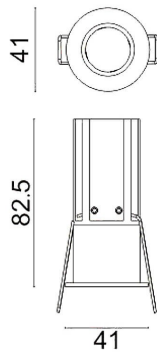

Scheme

Product	
Real power (W)	7
Real luminous flux (Lm)	490
Luminous efficiency (Lm/W)	70
Beam angle (°)	40
Life time (h)	50000 h L80B10
IP	20
Electrical class insulation	Clas II
Colour	Black
Control gear included	Yes
Control gear	ON/OFF
Flicker Free	Yes
Light source	LED
Type of LED	COB
Colour temperature (K)	3000
Colour consistency (SDCM)	SDCM<3
CRI	80