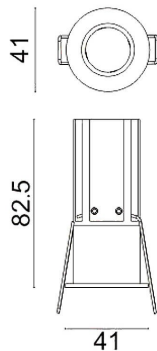

MINIPOINT

Lavov Downlights from the family MINIPOINT ,power 7 W and CRI 80 with an optic 12 degrees made in Die Cast Aluminum finished in White with a real lumen output of 500lm and an efficiency of 71,4285714285714lm/W. ON/OFF driver.

Item code	86.D018.2411.01
Product type	Indoor
Category	Downlights
Family	MINIPOINT
Subfamily	MINIPOINT
Pictograms	

Scheme

Product	
Real power (W)	7
Real luminous flux (Lm)	500
Luminous efficiency (Lm/W)	71.428571428571004
Beam angle (°)	12
Life time (h)	50000 h L80B10
IP	20
Electrical class insulation	Clas II
Colour	White
Control gear included	Yes
Control gear	ON/OFF
Flicker Free	Yes
Light source	LED
Type of LED	COB
Colour temperature (K)	4000
Colour consistency (SDCM)	SDCM<3
CRI	80