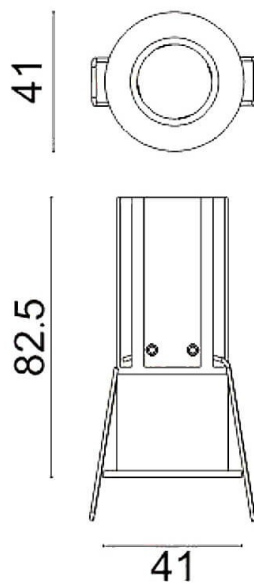

MINIPOINT

Lavov Downlights from the family MINIPOINT ,power 7 W and CRI 80 with an optic 12 degrees made in Die Cast Aluminum finished in Black with a real lumen output of 500lm and an efficiency of 71,4285714285714lm/W. ON/OFF driver.

Item code	86.D018.2411.02
Product type	Indoor
Category	Downlights
Family	MINIPOINT
Subfamily	MINIPOINT
Pictograms	

Scheme

Product	
Real power (W)	7
Real luminous flux (Lm)	500
Luminous efficiency (Lm/W)	71.428571428571004
Beam angle (°)	12
Life time (h)	50000 h L80B10
IP	20
Electrical class insulation	Clas II
Colour	Black
Control gear included	Yes
Control gear	ON/OFF
Flicker Free	Yes
Light source	LED
Type of LED	COB
Colour temperature (K)	4000
Colour consistency (SDCM)	SDCM3
CRI	80