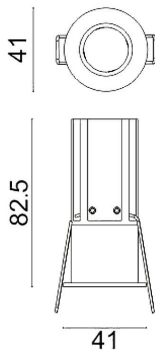

MINIPOINT

Lavov Downlights from the family MINIPOINT ,power 7 W and CRI 80 with an optic 12 degrees made in Die Cast Aluminum finished in Black with a real lumen output of 500lm and an efficiency of 71,4285714285714lm/W. ON/OFF driver.

Item code	86.D018.2411.02
Product type	Indoor
Category	Downlights
Family	MINIPOINT
Subfamily	MINIPOINT
Pictograms	

Scheme

Product	
Real power (W)	7
Real luminous flux (Lm)	500
Luminous efficiency (Lm/W)	71.428571428571004
Beam angle (°)	12
Life time (h)	50000 h L80B10
IP	20
Electrical class insulation	Clas II
Colour	Black
Control gear included	Yes
Control gear	ON/OFF
Flicker Free	Yes
Light source	LED
Type of LED	COB
Colour temperature (K)	4000
Colour consistency (SDCM)	SDCM<3
CRI	80