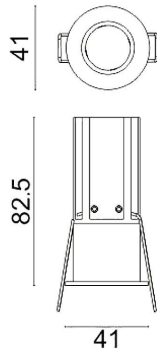

MINIPOINT

Lavov Downlights from the family MINIPOINT ,power 7 W and CRI 80 with an optic 24 degrees made in Die Cast Aluminum finished in White with a real lumen output of 500lm and an efficiency of 71,4285714285714lm/W. ON/OFF driver.

Item code	86.D018.2421.01
Product type	Indoor
Category	Downlights
Family	MINIPOINT
Subfamily	MINIPOINT
Pictograms	

Scheme

Product	
Real power (W)	7
Real luminous flux (Lm)	500
Luminous efficiency (Lm/W)	71.428571428571004
Beam angle (°)	24
Life time (h)	50000 h L80B10
IP	20
Electrical class insulation	Clas II
Colour	White
Control gear included	Yes
Control gear	ON/OFF
Flicker Free	Yes
Light source	LED
Type of LED	COB
Colour temperature (K)	4000
Colour consistency (SDCM)	SDCM<3
CRI	80