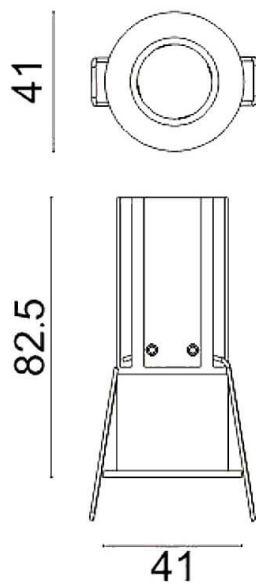

MINIPOINT

Lavov Downlights from the family MINIPOINT ,power 7 W and CRI 80 with an optic 24 degrees made in Die Cast Aluminum finished in White with a real lumen output of 500lm and an efficiency of 71,4285714285714lm/W. ON/OFF driver.

Item code	86.D018.2421.01
Product type	Indoor
Category	Downlights
Family	MINIPOINT
Subfamily	MINIPOINT
Pictograms	

Scheme

Product	
Real power (W)	7
Real luminous flux (Lm)	500
Luminous efficiency (Lm/W)	71.428571428571004
Beam angle (°)	24
Life time (h)	50000 h L80B10
IP	20
Electrical class insulation	Clas II
Colour	White
Control gear included	Yes
Control gear	ON/OFF
Flicker Free	Yes
Light source	LED
Type of LED	COB
Colour temperature (K)	4000
Colour consistency (SDCM)	SDCM3
CRI	80