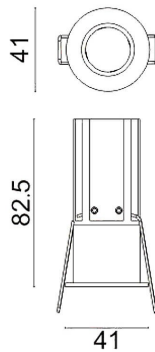

MINIPOINT

Lavov Downlights from the family MINIPOINT ,power 7 W and CRI 80 with an optic 24 degrees made in Die Cast Aluminum finished in White with a real lumen output of 500lm and an efficiency of 71,4285714285714lm/W. ON/OFF driver.

Item code	86.D018.2421.01
Product type	Indoor
Category	Downlights
Family	MINIPOINT
Subfamily	MINIPOINT
Pictograms	

Scheme

Product	
Real power (W)	7
Real luminous flux (Lm)	500
Luminous efficiency (Lm/W)	71.428571428571004
Beam angle (°)	24
Life time (h)	50000 h L80B10
IP	20
Electrical class insulation	Clas II
Colour	White
Control gear included	Yes
Control gear	ON/OFF
Flicker Free	Yes
Light source	LED
Type of LED	COB
Colour temperature (K)	4000
Colour consistency (SDCM)	SDCM<3
CRI	80