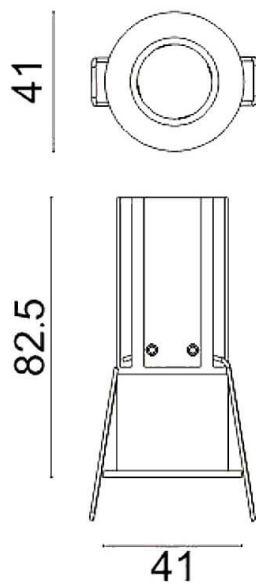

MINIPOINT

Lavov Downlights from the family MINIPOINT ,power 7 W and CRI 80 with an optic 24 degrees made in Die Cast Aluminum finished in Black with a real lumen output of 500lm and an efficiency of 71,4285714285714lm/W. ON/OFF driver.

Item code	86.D018.2421.02
Product type	Indoor
Category	Downlights
Family	MINIPOINT
Subfamily	MINIPOINT
Pictograms	

Scheme

Product	
Real power (W)	7
Real luminous flux (Lm)	500
Luminous efficiency (Lm/W)	71.428571428571004
Beam angle (°)	24
Life time (h)	50000 h L80B10
IP	20
Electrical class insulation	Clas II
Colour	Black
Control gear included	Yes
Control gear	ON/OFF
Flicker Free	Yes
Light source	LED
Type of LED	COB
Colour temperature (K)	4000
Colour consistency (SDCM)	SDCM3
CRI	80