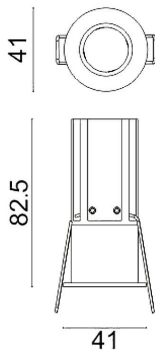

MINIPOINT

Lavov Downlights from the family MINIPOINT ,power 7 W and CRI 80 with an optic 24 degrees made in Die Cast Aluminum finished in Black with a real lumen output of 500lm and an efficiency of 71,4285714285714lm/W. ON/OFF driver.

Item code	86.D018.2421.02
Product type	Indoor
Category	Downlights
Family	MINIPOINT
Subfamily	MINIPOINT
Pictograms	

Scheme

Product	
Real power (W)	7
Real luminous flux (Lm)	500
Luminous efficiency (Lm/W)	71.428571428571004
Beam angle (°)	24
Life time (h)	50000 h L80B10
IP	20
Electrical class insulation	Clas II
Colour	Black
Control gear included	Yes
Control gear	ON/OFF
Flicker Free	Yes
Light source	LED
Type of LED	COB
Colour temperature (K)	4000
Colour consistency (SDCM)	SDCM<3
CRI	80