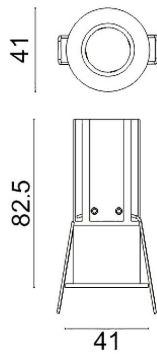

MINIPOINT

Lavov Downlights from the family MINIPOINT ,power 7 W and CRI 80 with an optic 24 degrees made in Die Cast Aluminum finished in Black with a real lumen output of 500lm and an efficiency of 71,4285714285714lm/W. ON/OFF driver.

Item code	86.D018.2421.02
Product type	Indoor
Category	Downlights
Family	MINIPOINT
Subfamily	MINIPOINT
Pictograms	

Scheme

Product	
Real power (W)	7
Real luminous flux (Lm)	500
Luminous efficiency (Lm/W)	71.428571428571004
Beam angle (°)	24
Life time (h)	50000 h L80B10
IP	20
Electrical class insulation	Clas II
Colour	Black
Control gear included	Yes
Control gear	ON/OFF
Flicker Free	Yes
Light source	LED
Type of LED	COB
Colour temperature (K)	4000
Colour consistency (SDCM)	SDCM<3
CRI	80