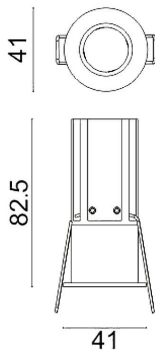

MINIPOINT

Lavov Downlights from the family MINIPOINT ,power 7 W and CRI 80 with an optic 40 degrees made in Die Cast Aluminum finished in Black with a real lumen output of 500lm and an efficiency of 71,4285714285714lm/W. ON/OFF driver.

Item code	86.D018.2431.02
Product type	Indoor
Category	Downlights
Family	MINIPOINT
Subfamily	MINIPOINT
Pictograms	

Scheme

Product	
Real power (W)	7
Real luminous flux (Lm)	500
Luminous efficiency (Lm/W)	71.428571428571004
Beam angle (°)	40
Life time (h)	50000 h L80B10
IP	20
Electrical class insulation	Clas II
Colour	Black
Control gear included	Yes
Control gear	ON/OFF
Flicker Free	Yes
Light source	LED
Type of LED	COB
Colour temperature (K)	4000
Colour consistency (SDCM)	SDCM<3
CRI	80