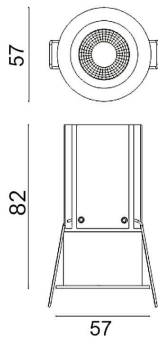

MINIPOINT

Lavov Downlights from the family MINIPOINT ,power 9 W and CRI 80 with an optic 12 degrees made in Die Cast Aluminum finished in White with a real lumen output of 630lm and an efficiency of 70lm/W. ON/OFF driver.

Item code	86.D018.3311.01
Product type	Indoor
Category	Downlights
Family	MINIPOINT
Subfamily	MINIPOINT
Pictograms	

Scheme

Product	
Real power (W)	9
Real luminous flux (Lm)	630
Luminous efficiency (Lm/W)	70
Beam angle (°)	12
Life time (h)	50000 h L80B10
IP	20
Electrical class insulation	Clas II
Colour	White
Control gear included	Yes
Control gear	ON/OFF
Flicker Free	Yes
Light source	LED
Type of LED	COB
Colour temperature (K)	3000
Colour consistency (SDCM)	SDCM<3
CRI	80