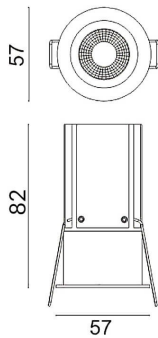

MINIPOINT

Lavov Downlights from the family MINIPOINT ,power 9 W and CRI 80 with an optic 12 degrees made in Die Cast Aluminum finished in Black with a real lumen output of 630lm and an efficiency of 70lm/W. ON/OFF driver.

Item code	86.D018.3311.02
Product type	Indoor
Category	Downlights
Family	MINIPOINT
Subfamily	MINIPOINT
Pictograms	

Scheme

Product	
Real power (W)	9
Real luminous flux (Lm)	630
Luminous efficiency (Lm/W)	70
Beam angle (°)	12
Life time (h)	50000 h L80B10
IP	20
Electrical class insulation	Clas II
Colour	Black
Control gear included	Yes
Control gear	ON/OFF
Flicker Free	Yes
Light source	LED
Type of LED	COB
Colour temperature (K)	3000
Colour consistency (SDCM)	SDCM<3
CRI	80