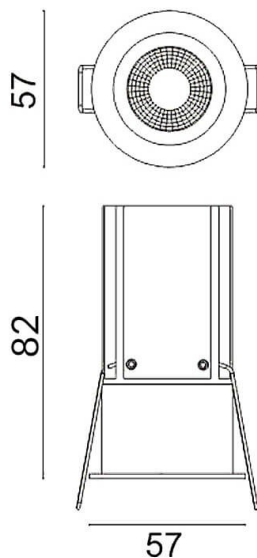

### MINIPOINT

Lavov Downlights from the family MINIPOINT ,power 9 W and CRI 80 with an optic 12 degrees made in Die Cast Aluminum finished in Black with a real lumen output of 630lm and an efficiency of 70lm/W. ON/OFF driver.

Item code	86.D018.3311.02
Product type	Indoor
Category	Downlights
Family	MINIPOINT
Subfamily	MINIPOINT
Pictograms	

### Scheme

Product	
Real power (W)	9
Real luminous flux (Lm)	630
Luminous efficiency (Lm/W)	70
Beam angle (°)	12
Life time (h)	50000 h L80B10
IP	20
Electrical class insulation	Clas II
Colour	Black
Control gear included	Yes
Control gear	ON/OFF
Flicker Free	Yes
Light source	LED
Type of LED	COB
Colour temperature (K)	3000
Colour consistency (SDCM)	SDCM3
CRI	80