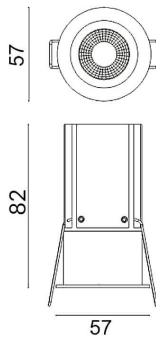

MINIPOINT

Lavov Downlights from the family MINIPOINT ,power 9 W and CRI 80 with an optic 12 degrees made in Die Cast Aluminum finished in Black with a real lumen output of 630lm and an efficiency of 70lm/W. ON/OFF driver.

Item code	86.D018.3311.02
Product type	Indoor
Category	Downlights
Family	MINIPOINT
Subfamily	MINIPOINT
Pictograms	

Scheme

Product	
Real power (W)	9
Real luminous flux (Lm)	630
Luminous efficiency (Lm/W)	70
Beam angle (°)	12
Life time (h)	50000 h L80B10
IP	20
Electrical class insulation	Clas II
Colour	Black
Control gear included	Yes
Control gear	ON/OFF
Flicker Free	Yes
Light source	LED
Type of LED	COB
Colour temperature (K)	3000
Colour consistency (SDCM)	SDCM<3
CRI	80