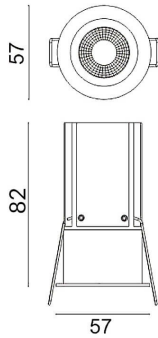

MINIPOINT

Lavov Downlights from the family MINIPOINT ,power 9 W and CRI 80 with an optic 12 degrees made in Die Cast Aluminum finished in Black with a real lumen output of 630lm and an efficiency of 70lm/W. ON/OFF driver.

Item code	86.D018.3311.02
Product type	Indoor
Category	Downlights
Family	MINIPOINT
Subfamily	MINIPOINT
Pictograms	

Scheme

Product	
Real power (W)	9
Real luminous flux (Lm)	630
Luminous efficiency (Lm/W)	70
Beam angle (°)	12
Life time (h)	50000 h L80B10
IP	20
Electrical class insulation	Clas II
Colour	Black
Control gear included	Yes
Control gear	ON/OFF
Flicker Free	Yes
Light source	LED
Type of LED	COB
Colour temperature (K)	3000
Colour consistency (SDCM)	SDCM<3
CRI	80