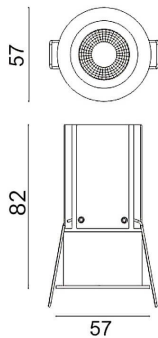

MINIPOINT

Lavov Downlights from the family MINIPOINT ,power 9 W and CRI 80 with an optic 24 degrees made in Die Cast Aluminum finished in Black with a real lumen output of 630lm and an efficiency of 70lm/W. ON/OFF driver.

Item code	86.D018.3321.02
Product type	Indoor
Category	Downlights
Family	MINIPOINT
Subfamily	MINIPOINT
Pictograms	

Scheme

Product	
Real power (W)	9
Real luminous flux (Lm)	630
Luminous efficiency (Lm/W)	70
Beam angle (°)	24
Life time (h)	50000 h L80B10
IP	20
Electrical class insulation	Clas II
Colour	Black
Control gear included	Yes
Control gear	ON/OFF
Flicker Free	Yes
Light source	LED
Type of LED	COB
Colour temperature (K)	3000
Colour consistency (SDCM)	SDCM<3
CRI	80