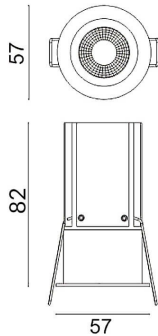

MINIPOINT

Lavov Downlights from the family MINIPOINT ,power 9 W and CRI 80 with an optic 12 degrees made in Die Cast Aluminum finished in White with a real lumen output of 640lm and an efficiency of 71,11m/W. ON/OFF driver.

Item code	86.D018.3411.01
Product type	Indoor
Category	Downlights
Family	MINIPOINT
Subfamily	MINIPOINT
Pictograms	

Scheme

Product	
Real power (W)	9
Real luminous flux (Lm)	640
Luminous efficiency (Lm/W)	71.111111111111001
Beam angle (°)	12
Life time (h)	50000 h L80B10
IP	20
Electrical class insulation	Clas II
Colour	White
Control gear included	Yes
Control gear	ON/OFF
Flicker Free	Yes
Light source	LED
Type of LED	COB
Colour temperature (K)	4000
Colour consistency (SDCM)	SDCM<3
CRI	80