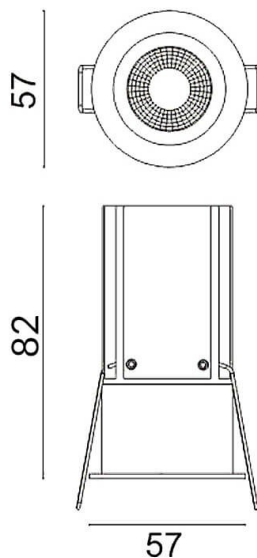

MINIPOINT

Lavov Downlights from the family MINIPOINT ,power 9 W and CRI 80 with an optic 12 degrees made in Die Cast Aluminum finished in Black with a real lumen output of 640lm and an efficiency of 71,11m/W. ON/OFF driver.

Item code	86.D018.3411.02
Product type	Indoor
Category	Downlights
Family	MINIPOINT
Subfamily	MINIPOINT
Pictograms	

Scheme

Product	
Real power (W)	9
Real luminous flux (Lm)	640
Luminous efficiency (Lm/W)	71.111111111111001
Beam angle (°)	12
Life time (h)	50000 h L80B10
IP	20
Electrical class insulation	Clas II
Colour	Black
Control gear included	Yes
Control gear	ON/OFF
Flicker Free	Yes
Light source	LED
Type of LED	COB
Colour temperature (K)	4000
Colour consistency (SDCM)	SDCM3
CRI	80