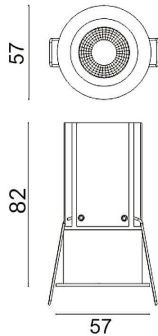

MINIPOINT

Lavov Downlights from the family MINIPOINT ,power 9 W and CRI 80 with an optic 12 degrees made in Die Cast Aluminum finished in Black with a real lumen output of 640lm and an efficiency of 71,11m/W. ON/OFF driver.

Item code	86.D018.3411.02
Product type	Indoor
Category	Downlights
Family	MINIPOINT
Subfamily	MINIPOINT
Pictograms	

Scheme

Product	
Real power (W)	9
Real luminous flux (Lm)	640
Luminous efficiency (Lm/W)	71.111111111111001
Beam angle (°)	12
Life time (h)	50000 h L80B10
IP	20
Electrical class insulation	Clas II
Colour	Black
Control gear included	Yes
Control gear	ON/OFF
Flicker Free	Yes
Light source	LED
Type of LED	COB
Colour temperature (K)	4000
Colour consistency (SDCM)	SDCM<3
CRI	80