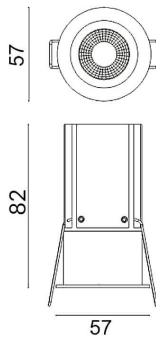

MINIPOINT

Lavov Downlights from the family MINIPOINT ,power 9 W and CRI 80 with an optic 24 degrees made in Die Cast Aluminum finished in White with a real lumen output of 640lm and an efficiency of 71,11m/W. ON/OFF driver.

Item code	86.D018.3421.01
Product type	Indoor
Category	Downlights
Family	MINIPOINT
Subfamily	MINIPOINT
Pictograms	

Scheme

Product	
Real power (W)	9
Real luminous flux (Lm)	640
Luminous efficiency (Lm/W)	71.11111111111001
Beam angle (°)	24
Life time (h)	50000 h L80B10
IP	20
Electrical class insulation	Clas II
Colour	White
Control gear included	Yes
Control gear	ON/OFF
Flicker Free	Yes
Light source	LED
Type of LED	COB
Colour temperature (K)	4000
Colour consistency (SDCM)	SDCM<3
CRI	80