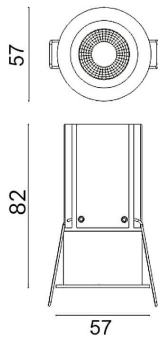

MINIPOINT

Lavov Downlights from the family MINIPOINT ,power 9 W and CRI 80 with an optic 24 degrees made in Die Cast Aluminum finished in White with a real lumen output of 640lm and an efficiency of 71,11m/W. ON/OFF driver.

Item code	86.D018.3421.01
Product type	Indoor
Category	Downlights
Family	MINIPOINT
Subfamily	MINIPOINT
Pictograms	

Scheme

Product	
Real power (W)	9
Real luminous flux (Lm)	640
Luminous efficiency (Lm/W)	71.11111111111001
Beam angle (°)	24
Life time (h)	50000 h L80B10
IP	20
Electrical class insulation	Clas II
Colour	White
Control gear included	Yes
Control gear	ON/OFF
Flicker Free	Yes
Light source	LED
Type of LED	COB
Colour temperature (K)	4000
Colour consistency (SDCM)	SDCM<3
CRI	80