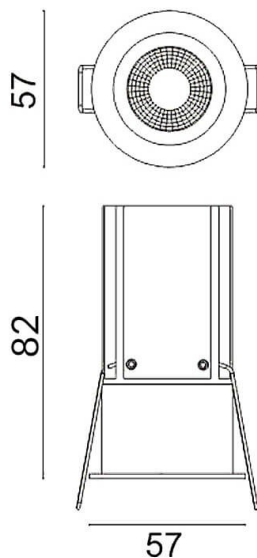

MINIPOINT

Lavov Downlights from the family MINIPOINT ,power 9 W and CRI 80 with an optic 24 degrees made in Die Cast Aluminum finished in White with a real lumen output of 640lm and an efficiency of 71,11m/W. ON/OFF driver.

Item code	86.D018.3421.01
Product type	Indoor
Category	Downlights
Family	MINIPOINT
Subfamily	MINIPOINT
Pictograms	

Scheme

Product	
Real power (W)	9
Real luminous flux (Lm)	640
Luminous efficiency (Lm/W)	71.111111111111001
Beam angle (°)	24
Life time (h)	50000 h L80B10
IP	20
Electrical class insulation	Clas II
Colour	White
Control gear included	Yes
Control gear	ON/OFF
Flicker Free	Yes
Light source	LED
Type of LED	COB
Colour temperature (K)	4000
Colour consistency (SDCM)	SDCM3
CRI	80