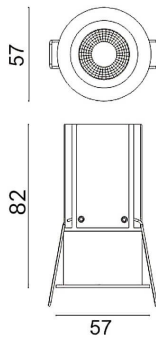

### MINIPOINT

Lavov Downlights from the family MINIPOINT ,power 9 W and CRI 80 with an optic 24 degrees made in Die Cast Aluminum finished in Black with a real lumen output of 640lm and an efficiency of 71,11m/W. ON/OFF driver.

<b>Item code</b>	<b>86.D018.3421.02</b>
<b>Product type</b>	<b>Indoor</b>
<b>Category</b>	<b>Downlights</b>
<b>Family</b>	<b>MINIPOINT</b>
<b>Subfamily</b>	<b>MINIPOINT</b>
<b>Pictograms</b>	

### Scheme

<b>Product</b>	
<b>Real power (W)</b>	<b>9</b>
<b>Real luminous flux (Lm)</b>	<b>640</b>
<b>Luminous efficiency (Lm/W)</b>	<b>71.11111111111001</b>
<b>Beam angle (°)</b>	<b>24</b>
<b>Life time (h)</b>	<b>50000 h L80B10</b>
<b>IP</b>	<b>20</b>
<b>Electrical class insulation</b>	<b>Clas II</b>
<b>Colour</b>	<b>Black</b>
<b>Control gear included</b>	<b>Yes</b>
<b>Control gear</b>	<b>ON/OFF</b>
<b>Flicker Free</b>	<b>Yes</b>
<b>Light source</b>	<b>LED</b>
<b>Type of LED</b>	<b>COB</b>
<b>Colour temperature (K)</b>	<b>4000</b>
<b>Colour consistency (SDCM)</b>	<b>SDCM&lt;3</b>
<b>CRI</b>	<b>80</b>