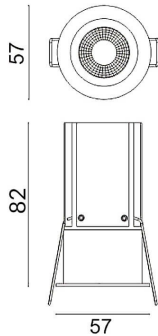

MINIPOINT

Lavov Downlights from the family MINIPOINT ,power 9 W and CRI 80 with an optic 24 degrees made in Die Cast Aluminum finished in Black with a real lumen output of 640lm and an efficiency of 71,11m/W. ON/OFF driver.

Item code	86.D018.3421.02
Product type	Indoor
Category	Downlights
Family	MINIPOINT
Subfamily	MINIPOINT
Pictograms	

Scheme

Product	
Real power (W)	9
Real luminous flux (Lm)	640
Luminous efficiency (Lm/W)	71.111111111111001
Beam angle (°)	24
Life time (h)	50000 h L80B10
IP	20
Electrical class insulation	Clas II
Colour	Black
Control gear included	Yes
Control gear	ON/OFF
Flicker Free	Yes
Light source	LED
Type of LED	COB
Colour temperature (K)	4000
Colour consistency (SDCM)	SDCM<3
CRI	80