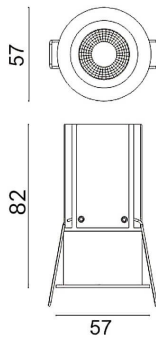

MINIPOINT

Lavov Downlights from the family MINIPOINT ,power 9 W and CRI 80 with an optic 24 degrees made in Die Cast Aluminum finished in Black with a real lumen output of 640lm and an efficiency of 71,11m/W. ON/OFF driver.

Item code	86.D018.3421.02
Product type	Indoor
Category	Downlights
Family	MINIPOINT
Subfamily	MINIPOINT
Pictograms	

Scheme

Product	
Real power (W)	9
Real luminous flux (Lm)	640
Luminous efficiency (Lm/W)	71.11111111111001
Beam angle (°)	24
Life time (h)	50000 h L80B10
IP	20
Electrical class insulation	Clas II
Colour	Black
Control gear included	Yes
Control gear	ON/OFF
Flicker Free	Yes
Light source	LED
Type of LED	COB
Colour temperature (K)	4000
Colour consistency (SDCM)	SDCM<3
CRI	80