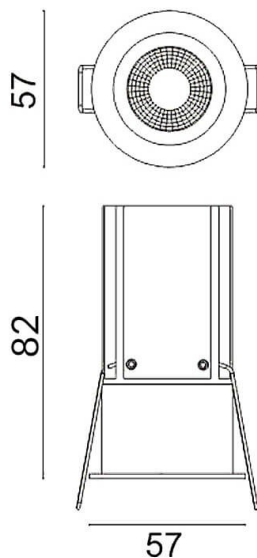

### MINIPOINT

Lavov Downlights from the family MINIPOINT ,power 9 W and CRI 80 with an optic 24 degrees made in Die Cast Aluminum finished in Black with a real lumen output of 640lm and an efficiency of 71,11m/W. ON/OFF driver.

Item code	86.D018.3421.02
Product type	Indoor
Category	Downlights
Family	MINIPOINT
Subfamily	MINIPOINT
Pictograms	

### Scheme

Product	
Real power (W)	9
Real luminous flux (Lm)	640
Luminous efficiency (Lm/W)	71.111111111111001
Beam angle (°)	24
Life time (h)	50000 h L80B10
IP	20
Electrical class insulation	Clas II
Colour	Black
Control gear included	Yes
Control gear	ON/OFF
Flicker Free	Yes
Light source	LED
Type of LED	COB
Colour temperature (K)	4000
Colour consistency (SDCM)	SDCM3
CRI	80