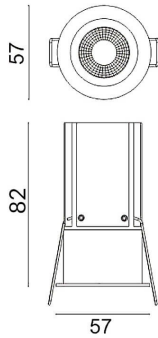

MINIPOINT

Lavov Downlights from the family MINIPOINT ,power 9 W and CRI 80 with an optic 40 degrees made in Die Cast Aluminum finished in White with a real lumen output of 640lm and an efficiency of 71,11m/W. ON/OFF driver.

Item code	86.D018.3431.01
Product type	Indoor
Category	Downlights
Family	MINIPOINT
Subfamily	MINIPOINT
Pictograms	

Scheme

Product	
Real power (W)	9
Real luminous flux (Lm)	640
Luminous efficiency (Lm/W)	71.111111111111001
Beam angle (°)	40
Life time (h)	50000 h L80B10
IP	20
Electrical class insulation	Clas II
Colour	White
Control gear included	Yes
Control gear	ON/OFF
Flicker Free	Yes
Light source	LED
Type of LED	COB
Colour temperature (K)	4000
Colour consistency (SDCM)	SDCM<3
CRI	80