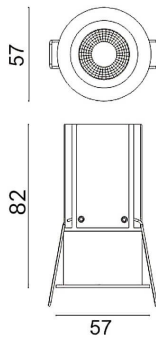

MINIPOINT

Lavov Downlights from the family MINIPOINT ,power 9 W and CRI 80 with an optic 40 degrees made in Die Cast Aluminum finished in Black with a real lumen output of 640lm and an efficiency of 71,11m/W. ON/OFF driver.

Item code	86.D018.3431.02
Product type	Indoor
Category	Downlights
Family	MINIPOINT
Subfamily	MINIPOINT
Pictograms	

Scheme

Product	
Real power (W)	9
Real luminous flux (Lm)	640
Luminous efficiency (Lm/W)	71.11111111111001
Beam angle (°)	40
Life time (h)	50000 h L80B10
IP	20
Electrical class insulation	Clas II
Colour	Black
Control gear included	Yes
Control gear	ON/OFF
Flicker Free	Yes
Light source	LED
Type of LED	COB
Colour temperature (K)	4000
Colour consistency (SDCM)	SDCM<3
CRI	80