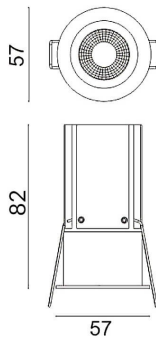

MINIPOINT

Lavov Downlights from the family MINIPOINT ,power 9 W and CRI 80 with an optic 40 degrees made in Die Cast Aluminum finished in Black with a real lumen output of 640lm and an efficiency of 71,11m/W. ON/OFF driver.

Item code	86.D018.3431.02
Product type	Indoor
Category	Downlights
Family	MINIPOINT
Subfamily	MINIPOINT
Pictograms	

Scheme

Product	
Real power (W)	9
Real luminous flux (Lm)	640
Luminous efficiency (Lm/W)	71.111111111111001
Beam angle (°)	40
Life time (h)	50000 h L80B10
IP	20
Electrical class insulation	Clas II
Colour	Black
Control gear included	Yes
Control gear	ON/OFF
Flicker Free	Yes
Light source	LED
Type of LED	COB
Colour temperature (K)	4000
Colour consistency (SDCM)	SDCM<3
CRI	80