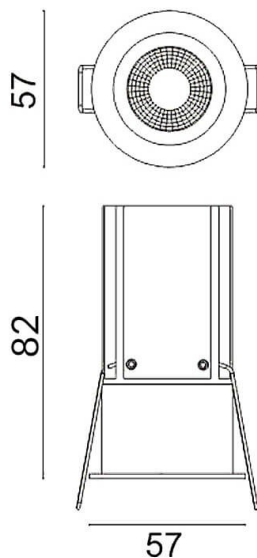

### MINIPOINT

Lavov Downlights from the family MINIPOINT ,power 9 W and CRI 80 with an optic 40 degrees made in Die Cast Aluminum finished in Black with a real lumen output of 640lm and an efficiency of 71,11m/W. ON/OFF driver.

Item code	86.D018.3431.02
Product type	Indoor
Category	Downlights
Family	MINIPOINT
Subfamily	MINIPOINT
Pictograms	

### Scheme

Product	
Real power (W)	9
Real luminous flux (Lm)	640
Luminous efficiency (Lm/W)	71.111111111111001
Beam angle (°)	40
Life time (h)	50000 h L80B10
IP	20
Electrical class insulation	Clas II
Colour	Black
Control gear included	Yes
Control gear	ON/OFF
Flicker Free	Yes
Light source	LED
Type of LED	COB
Colour temperature (K)	4000
Colour consistency (SDCM)	SDCM3
CRI	80