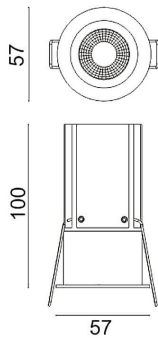

MINIPOINT

Lavov Downlights from the family MINIPOINT ,power 12 W and CRI 80 with an optic 12 degrees made in Die Cast Aluminum finished in White with a real lumen output of 840lm and an efficiency of 70lm/W. ON/OFF driver.

Item code	86.D018.4311.01
Product type	Indoor
Category	Downlights
Family	MINIPOINT
Subfamily	MINIPOINT
Pictograms	

Scheme

Product	
Real power (W)	12
Real luminous flux (Lm)	840
Luminous efficiency (Lm/W)	70
Beam angle (°)	12
Life time (h)	50000 h L80B10
IP	20
Electrical class insulation	Clas II
Colour	White
Control gear included	Yes
Control gear	ON/OFF
Flicker Free	Yes
Light source	LED
Type of LED	COB
Colour temperature (K)	3000
Colour consistency (SDCM)	SDCM<3
CRI	80