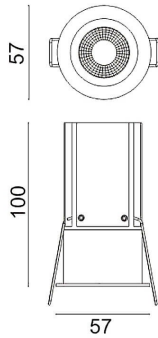

MINIPOINT

Lavov Downlights from the family MINIPOINT ,power 12 W and CRI 80 with an optic 12 degrees made in Die Cast Aluminum finished in White with a real lumen output of 840lm and an efficiency of 70lm/W. ON/OFF driver.

Item code	86.D018.4311.01
Product type	Indoor
Category	Downlights
Family	MINIPOINT
Subfamily	MINIPOINT
Pictograms	

Scheme

Product	
Real power (W)	12
Real luminous flux (Lm)	840
Luminous efficiency (Lm/W)	70
Beam angle (°)	12
Life time (h)	50000 h L80B10
IP	20
Electrical class insulation	Clas II
Colour	White
Control gear included	Yes
Control gear	ON/OFF
Flicker Free	Yes
Light source	LED
Type of LED	COB
Colour temperature (K)	3000
Colour consistency (SDCM)	SDCM<3
CRI	80