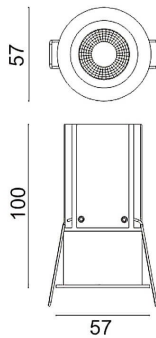

MINIPOINT

Lavov Downlights from the family MINIPOINT ,power 12 W and CRI 80 with an optic 12 degrees made in Die Cast Aluminum finished in Black with a real lumen output of 840lm and an efficiency of 70lm/W. ON/OFF driver.

Item code	86.D018.4311.02
Product type	Indoor
Category	Downlights
Family	MINIPOINT
Subfamily	MINIPOINT
Pictograms	

Scheme

Product	
Real power (W)	12
Real luminous flux (Lm)	840
Luminous efficiency (Lm/W)	70
Beam angle (°)	12
Life time (h)	50000 h L80B10
IP	20
Electrical class insulation	Clas II
Colour	Black
Control gear included	Yes
Control gear	ON/OFF
Flicker Free	Yes
Light source	LED
Type of LED	COB
Colour temperature (K)	3000
Colour consistency (SDCM)	SDCM<3
CRI	80