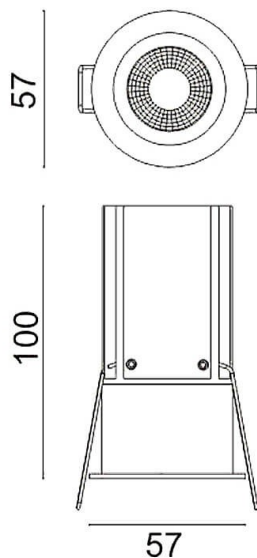

### MINIPOINT

Lavov Downlights from the family MINIPOINT ,power 12 W and CRI 80 with an optic 12 degrees made in Die Cast Aluminum finished in Black with a real lumen output of 840lm and an efficiency of 70lm/W. ON/OFF driver.

Item code	86.D018.4311.02
Product type	Indoor
Category	Downlights
Family	MINIPOINT
Subfamily	MINIPOINT
Pictograms	

### Scheme

Product	
Real power (W)	12
Real luminous flux (Lm)	840
Luminous efficiency (Lm/W)	70
Beam angle (°)	12
Life time (h)	50000 h L80B10
IP	20
Electrical class insulation	Clas II
Colour	Black
Control gear included	Yes
Control gear	ON/OFF
Flicker Free	Yes
Light source	LED
Type of LED	COB
Colour temperature (K)	3000
Colour consistency (SDCM)	SDCM3
CRI	80