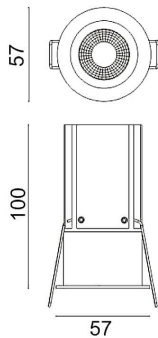

MINIPOINT

Lavov Downlights from the family MINIPOINT ,power 12 W and CRI 80 with an optic 12 degrees made in Die Cast Aluminum finished in Black with a real lumen output of 840lm and an efficiency of 70lm/W. ON/OFF driver.

Item code	86.D018.4311.02
Product type	Indoor
Category	Downlights
Family	MINIPOINT
Subfamily	MINIPOINT
Pictograms	

Scheme

Product	
Real power (W)	12
Real luminous flux (Lm)	840
Luminous efficiency (Lm/W)	70
Beam angle (°)	12
Life time (h)	50000 h L80B10
IP	20
Electrical class insulation	Clas II
Colour	Black
Control gear included	Yes
Control gear	ON/OFF
Flicker Free	Yes
Light source	LED
Type of LED	COB
Colour temperature (K)	3000
Colour consistency (SDCM)	SDCM<3
CRI	80