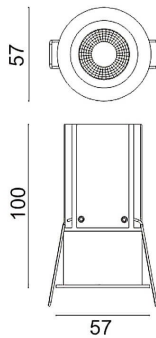

### MINIPOINT

Lavov Downlights from the family MINIPOINT ,power 12 W and CRI 80 with an optic 24 degrees made in Die Cast Aluminum finished in White with a real lumen output of 840lm and an efficiency of 70lm/W. ON/OFF driver.

<b>Item code</b>	<b>86.D018.4321.01</b>
<b>Product type</b>	<b>Indoor</b>
<b>Category</b>	<b>Downlights</b>
<b>Family</b>	<b>MINIPOINT</b>
<b>Subfamily</b>	<b>MINIPOINT</b>
<b>Pictograms</b>	

### Scheme

<b>Product</b>	
<b>Real power (W)</b>	<b>12</b>
<b>Real luminous flux (Lm)</b>	<b>840</b>
<b>Luminous efficiency (Lm/W)</b>	<b>70</b>
<b>Beam angle (°)</b>	<b>24</b>
<b>Life time (h)</b>	<b>50000 h L80B10</b>
<b>IP</b>	<b>20</b>
<b>Electrical class insulation</b>	<b>Clas II</b>
<b>Colour</b>	<b>White</b>
<b>Control gear included</b>	<b>Yes</b>
<b>Control gear</b>	<b>ON/OFF</b>
<b>Flicker Free</b>	<b>Yes</b>
<b>Light source</b>	<b>LED</b>
<b>Type of LED</b>	<b>COB</b>
<b>Colour temperature (K)</b>	<b>3000</b>
<b>Colour consistency (SDCM)</b>	<b>SDCM&lt;3</b>
<b>CRI</b>	<b>80</b>