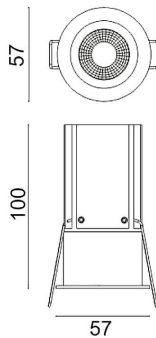

### MINIPOINT

Lavov Downlights from the family MINIPOINT ,power 12 W and CRI 80 with an optic 24 degrees made in Die Cast Aluminum finished in White with a real lumen output of 840lm and an efficiency of 70lm/W. ON/OFF driver.

<b>Item code</b>	<b>86.D018.4321.01</b>
<b>Product type</b>	<b>Indoor</b>
<b>Category</b>	<b>Downlights</b>
<b>Family</b>	<b>MINIPOINT</b>
<b>Subfamily</b>	<b>MINIPOINT</b>
<b>Pictograms</b>	

### Scheme

<b>Product</b>	
<b>Real power (W)</b>	<b>12</b>
<b>Real luminous flux (Lm)</b>	<b>840</b>
<b>Luminous efficiency (Lm/W)</b>	<b>70</b>
<b>Beam angle (°)</b>	<b>24</b>
<b>Life time (h)</b>	<b>50000 h L80B10</b>
<b>IP</b>	<b>20</b>
<b>Electrical class insulation</b>	<b>Clas II</b>
<b>Colour</b>	<b>White</b>
<b>Control gear included</b>	<b>Yes</b>
<b>Control gear</b>	<b>ON/OFF</b>
<b>Flicker Free</b>	<b>Yes</b>
<b>Light source</b>	<b>LED</b>
<b>Type of LED</b>	<b>COB</b>
<b>Colour temperature (K)</b>	<b>3000</b>
<b>Colour consistency (SDCM)</b>	<b>SDCM&lt;3</b>
<b>CRI</b>	<b>80</b>