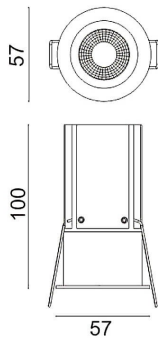

MINIPOINT

Lavov Downlights from the family MINIPOINT ,power 12 W and CRI 80 with an optic 24 degrees made in Die Cast Aluminum finished in Black with a real lumen output of 840lm and an efficiency of 70lm/W. ON/OFF driver.

Item code	86.D018.4321.02
Product type	Indoor
Category	Downlights
Family	MINIPOINT
Subfamily	MINIPOINT
Pictograms	

Scheme

Product	
Real power (W)	12
Real luminous flux (Lm)	840
Luminous efficiency (Lm/W)	70
Beam angle (°)	24
Life time (h)	50000 h L80B10
IP	20
Electrical class insulation	Clas II
Colour	Black
Control gear included	Yes
Control gear	ON/OFF
Flicker Free	Yes
Light source	LED
Type of LED	COB
Colour temperature (K)	3000
Colour consistency (SDCM)	SDCM<3
CRI	80