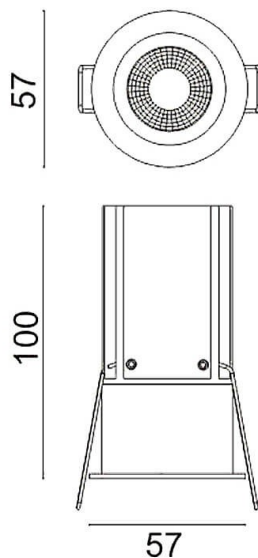

MINIPOINT

Lavov Downlights from the family MINIPOINT ,power 12 W and CRI 80 with an optic 24 degrees made in Die Cast Aluminum finished in Black with a real lumen output of 840lm and an efficiency of 70lm/W. ON/OFF driver.

Item code	86.D018.4321.02
Product type	Indoor
Category	Downlights
Family	MINIPOINT
Subfamily	MINIPOINT
Pictograms	

Scheme

Product	
Real power (W)	12
Real luminous flux (Lm)	840
Luminous efficiency (Lm/W)	70
Beam angle (°)	24
Life time (h)	50000 h L80B10
IP	20
Electrical class insulation	Clas II
Colour	Black
Control gear included	Yes
Control gear	ON/OFF
Flicker Free	Yes
Light source	LED
Type of LED	COB
Colour temperature (K)	3000
Colour consistency (SDCM)	SDCM3
CRI	80