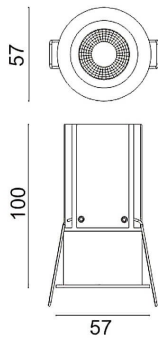

MINIPOINT

Lavov Downlights from the family MINIPOINT ,power 12 W and CRI 80 with an optic 24 degrees made in Die Cast Aluminum finished in Black with a real lumen output of 840lm and an efficiency of 70lm/W. ON/OFF driver.

Item code	86.D018.4321.02
Product type	Indoor
Category	Downlights
Family	MINIPOINT
Subfamily	MINIPOINT
Pictograms	

Scheme

Product	
Real power (W)	12
Real luminous flux (Lm)	840
Luminous efficiency (Lm/W)	70
Beam angle (°)	24
Life time (h)	50000 h L80B10
IP	20
Electrical class insulation	Clas II
Colour	Black
Control gear included	Yes
Control gear	ON/OFF
Flicker Free	Yes
Light source	LED
Type of LED	COB
Colour temperature (K)	3000
Colour consistency (SDCM)	SDCM<3
CRI	80