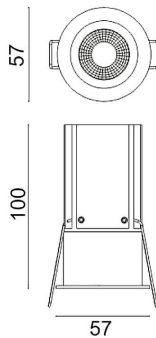

MINIPOINT

Lavov Downlights from the family MINIPOINT ,power 12 W and CRI 80 with an optic 40 degrees made in Die Cast Aluminum finished in White with a real lumen output of 840lm and an efficiency of 70lm/W. ON/OFF driver.

Item code	86.D018.4331.01
Product type	Indoor
Category	Downlights
Family	MINIPOINT
Subfamily	MINIPOINT
Pictograms	

Scheme

Product	
Real power (W)	12
Real luminous flux (Lm)	840
Luminous efficiency (Lm/W)	70
Beam angle (°)	40
Life time (h)	50000 h L80B10
IP	20
Electrical class insulation	Clas II
Colour	White
Control gear included	Yes
Control gear	ON/OFF
Flicker Free	Yes
Light source	LED
Type of LED	COB
Colour temperature (K)	3000
Colour consistency (SDCM)	SDCM<3
CRI	80