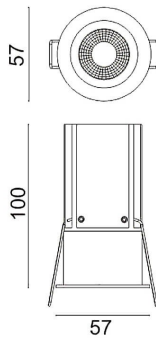

### MINIPOINT

Lavov Downlights from the family MINIPOINT ,power 12 W and CRI 80 with an optic 40 degrees made in Die Cast Aluminum finished in White with a real lumen output of 840lm and an efficiency of 70lm/W. ON/OFF driver.

### Scheme

<b>Product</b>	
Real power (W)	12
Real luminous flux (Lm)	840
Luminous efficiency (Lm/W)	70
Beam angle (°)	40
Life time (h)	50000 h L80B10
IP	20
Electrical class insulation	Clas II
Colour	White
Control gear included	Yes
Control gear	ON/OFF
Flicker Free	Yes
Light source	LED
Type of LED	COB
Colour temperature (K)	3000
Colour consistency (SDCM)	SDCM<3
CRI	80