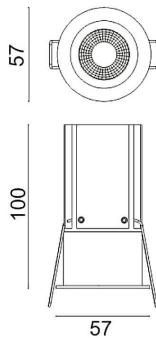

MINIPOINT

Lavov Downlights from the family MINIPOINT ,power 12 W and CRI 80 with an optic 40 degrees made in Die Cast Aluminum finished in Black with a real lumen output of 840lm and an efficiency of 70lm/W. ON/OFF driver.

Item code	86.D018.4331.02
Product type	Indoor
Category	Downlights
Family	MINIPOINT
Subfamily	MINIPOINT
Pictograms	

Scheme

Product	
Real power (W)	12
Real luminous flux (Lm)	840
Luminous efficiency (Lm/W)	70
Beam angle (°)	40
Life time (h)	50000 h L80B10
IP	20
Electrical class insulation	Clas II
Colour	Black
Control gear included	Yes
Control gear	ON/OFF
Flicker Free	Yes
Light source	LED
Type of LED	COB
Colour temperature (K)	3000
Colour consistency (SDCM)	SDCM<3
CRI	80