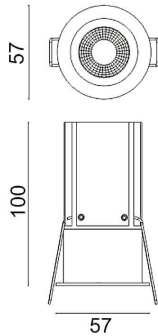

MINIPOINT

Lavov Downlights from the family MINIPOINT ,power 12 W and CRI 80 with an optic 40 degrees made in Die Cast Aluminum finished in Black with a real lumen output of 840lm and an efficiency of 70lm/W. ON/OFF driver.

Item code	86.D018.4331.02
Product type	Indoor
Category	Downlights
Family	MINIPOINT
Subfamily	MINIPOINT
Pictograms	

Scheme

Product	
Real power (W)	12
Real luminous flux (Lm)	840
Luminous efficiency (Lm/W)	70
Beam angle (°)	40
Life time (h)	50000 h L80B10
IP	20
Electrical class insulation	Clas II
Colour	Black
Control gear included	Yes
Control gear	ON/OFF
Flicker Free	Yes
Light source	LED
Type of LED	COB
Colour temperature (K)	3000
Colour consistency (SDCM)	SDCM<3
CRI	80