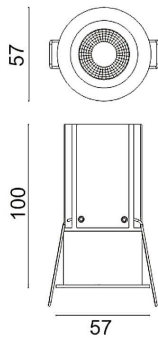

MINIPOINT

Lavov Downlights from the family MINIPOINT ,power 12 W and CRI 80 with an optic 40 degrees made in Die Cast Aluminum finished in Black with a real lumen output of 840lm and an efficiency of 70lm/W. ON/OFF driver.

Item code	86.D018.4331.02
Product type	Indoor
Category	Downlights
Family	MINIPOINT
Subfamily	MINIPOINT
Pictograms	

Scheme

Product	
Real power (W)	12
Real luminous flux (Lm)	840
Luminous efficiency (Lm/W)	70
Beam angle (°)	40
Life time (h)	50000 h L80B10
IP	20
Electrical class insulation	Clas II
Colour	Black
Control gear included	Yes
Control gear	ON/OFF
Flicker Free	Yes
Light source	LED
Type of LED	COB
Colour temperature (K)	3000
Colour consistency (SDCM)	SDCM<3
CRI	80