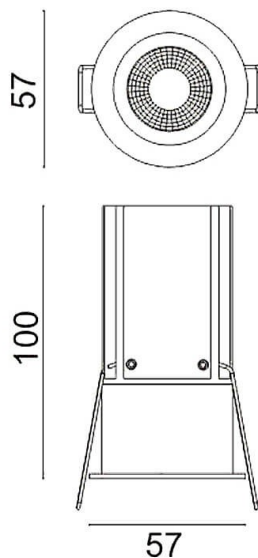

MINIPOINT

Lavov Downlights from the family MINIPOINT ,power 12 W and CRI 80 with an optic 40 degrees made in Die Cast Aluminum finished in Black with a real lumen output of 840lm and an efficiency of 70lm/W. ON/OFF driver.

Item code	86.D018.4331.02
Product type	Indoor
Category	Downlights
Family	MINIPOINT
Subfamily	MINIPOINT
Pictograms	

Scheme

Product	
Real power (W)	12
Real luminous flux (Lm)	840
Luminous efficiency (Lm/W)	70
Beam angle (°)	40
Life time (h)	50000 h L80B10
IP	20
Electrical class insulation	Clas II
Colour	Black
Control gear included	Yes
Control gear	ON/OFF
Flicker Free	Yes
Light source	LED
Type of LED	COB
Colour temperature (K)	3000
Colour consistency (SDCM)	SDCM3
CRI	80