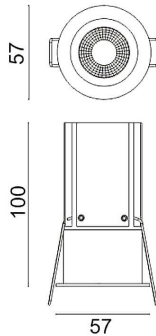

### MINIPOINT

Lavov Downlights from the family MINIPOINT ,power 12 W and CRI 80 with an optic 12 degrees made in Die Cast Aluminum finished in White with a real lumen output of 850lm and an efficiency of 70,83m/W. ON/OFF driver.

<b>Item code</b>	<b>86.D018.4411.01</b>
<b>Product type</b>	<b>Indoor</b>
<b>Category</b>	<b>Downlights</b>
<b>Family</b>	<b>MINIPOINT</b>
<b>Subfamily</b>	<b>MINIPOINT</b>
<b>Pictograms</b>	

### Scheme

<b>Product</b>	
<b>Real power (W)</b>	<b>12</b>
<b>Real luminous flux (Lm)</b>	<b>850</b>
<b>Luminous efficiency (Lm/W)</b>	<b>70.833333333333002</b>
<b>Beam angle (°)</b>	<b>12</b>
<b>Life time (h)</b>	<b>50000 h L80B10</b>
<b>IP</b>	<b>20</b>
<b>Electrical class insulation</b>	<b>Clas II</b>
<b>Colour</b>	<b>White</b>
<b>Control gear included</b>	<b>Yes</b>
<b>Control gear</b>	<b>ON/OFF</b>
<b>Flicker Free</b>	<b>Yes</b>
<b>Light source</b>	<b>LED</b>
<b>Type of LED</b>	<b>COB</b>
<b>Colour temperature (K)</b>	<b>4000</b>
<b>Colour consistency (SDCM)</b>	<b>SDCM&lt;3</b>
<b>CRI</b>	<b>80</b>