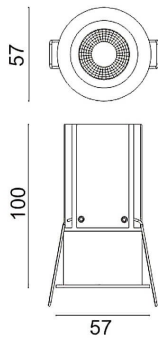

MINIPOINT

Lavov Downlights from the family MINIPOINT ,power 12 W and CRI 80 with an optic 12 degrees made in Die Cast Aluminum finished in Black with a real lumen output of 850lm and an efficiency of 70,83m/W. ON/OFF driver.

Item code	86.D018.4411.02
Product type	Indoor
Category	Downlights
Family	MINIPOINT
Subfamily	MINIPOINT
Pictograms	

Scheme

Product	
Real power (W)	12
Real luminous flux (Lm)	850
Luminous efficiency (Lm/W)	70.833333333333002
Beam angle (°)	12
Life time (h)	50000 h L80B10
IP	20
Electrical class insulation	Clas II
Colour	Black
Control gear included	Yes
Control gear	ON/OFF
Flicker Free	Yes
Light source	LED
Type of LED	COB
Colour temperature (K)	4000
Colour consistency (SDCM)	SDCM<3
CRI	80