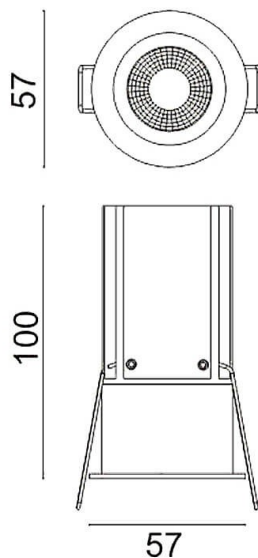

MINIPOINT

Lavov Downlights from the family MINIPOINT ,power 12 W and CRI 80 with an optic 12 degrees made in Die Cast Aluminum finished in Black with a real lumen output of 850lm and an efficiency of 70,83m/W. ON/OFF driver.

Item code	86.D018.4411.02
Product type	Indoor
Category	Downlights
Family	MINIPOINT
Subfamily	MINIPOINT
Pictograms	

Scheme

Product	
Real power (W)	12
Real luminous flux (Lm)	850
Luminous efficiency (Lm/W)	70.833333333333002
Beam angle (°)	12
Life time (h)	50000 h L80B10
IP	20
Electrical class insulation	Clas II
Colour	Black
Control gear included	Yes
Control gear	ON/OFF
Flicker Free	Yes
Light source	LED
Type of LED	COB
Colour temperature (K)	4000
Colour consistency (SDCM)	SDCM3
CRI	80