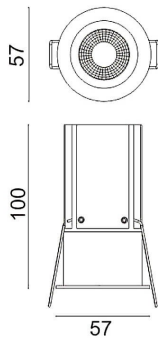

**MINIPOINT**

Lavov Downlights from the family MINIPOINT ,power 12 W and CRI 80 with an optic 12 degrees made in Die Cast Aluminum finished in Black with a real lumen output of 850lm and an efficiency of 70,83m/W. ON/OFF driver.

<b>Item code</b>	<b>86.D018.4411.02</b>
<b>Product type</b>	<b>Indoor</b>
<b>Category</b>	<b>Downlights</b>
<b>Family</b>	<b>MINIPOINT</b>
<b>Subfamily</b>	<b>MINIPOINT</b>
<b>Pictograms</b>	

**Scheme**