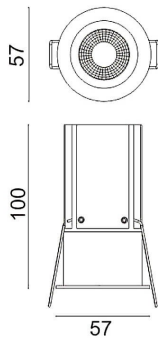

MINIPOINT

Lavov Downlights from the family MINIPOINT ,power 12 W and CRI 80 with an optic 24 degrees made in Die Cast Aluminum finished in White with a real lumen output of 850lm and an efficiency of 70,83m/W. ON/OFF driver.

Item code	86.D018.4421.01
Product type	Indoor
Category	Downlights
Family	MINIPOINT
Subfamily	MINIPOINT
Pictograms	

Scheme

Product	
Real power (W)	12
Real luminous flux (Lm)	850
Luminous efficiency (Lm/W)	70.833333333333002
Beam angle (°)	24
Life time (h)	50000 h L80B10
IP	20
Electrical class insulation	Clas II
Colour	White
Control gear included	Yes
Control gear	ON/OFF
Flicker Free	Yes
Light source	LED
Type of LED	COB
Colour temperature (K)	4000
Colour consistency (SDCM)	SDCM<3
CRI	80