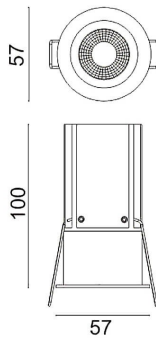

MINIPOINT

Lavov Downlights from the family MINIPOINT ,power 12 W and CRI 80 with an optic 24 degrees made in Die Cast Aluminum finished in White with a real lumen output of 850lm and an efficiency of70,83m/W. ON/OFF driver.

Item code	86.D018.4421.01
Product type	Indoor
Category	Downlights
Family	MINIPOINT
Subfamily	MINIPOINT
Pictograms	

Scheme

Product	
Real power (W)	12
Real luminous flux (Lm)	850
Luminous efficiency (Lm/W)	70.833333333333002
Beam angle (°)	24
Life time (h)	50000 h L80B10
IP	20
Electrical class insulation	Clas II
Colour	White
Control gear included	Yes
Control gear	ON/OFF
Flicker Free	Yes
Light source	LED
Type of LED	COB
Colour temperature (K)	4000
Colour consistency (SDCM)	SDCM<3
CRI	80