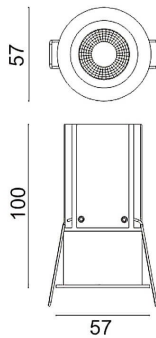

MINIPOINT

Lavov Downlights from the family MINIPOINT ,power 12 W and CRI 80 with an optic 24 degrees made in Die Cast Aluminum finished in White with a real lumen output of 850lm and an efficiency of 70,83m/W. ON/OFF driver.

Item code	86.D018.4421.01
Product type	Indoor
Category	Downlights
Family	MINIPOINT
Subfamily	MINIPOINT
Pictograms	

Scheme

Product	
Real power (W)	12
Real luminous flux (Lm)	850
Luminous efficiency (Lm/W)	70.833333333333002
Beam angle (°)	24
Life time (h)	50000 h L80B10
IP	20
Electrical class insulation	Clas II
Colour	White
Control gear included	Yes
Control gear	ON/OFF
Flicker Free	Yes
Light source	LED
Type of LED	COB
Colour temperature (K)	4000
Colour consistency (SDCM)	SDCM<3
CRI	80