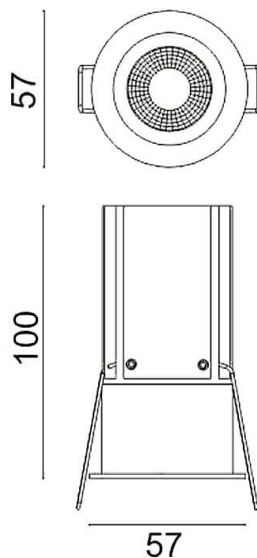

MINIPOINT

Lavov Downlights from the family MINIPOINT ,power 12 W and CRI 80 with an optic 24 degrees made in Die Cast Aluminum finished in White with a real lumen output of 850lm and an efficiency of 70,83m/W. ON/OFF driver.

Scheme

Item code	86.D018.4421.01
Product type	Indoor
Category	Downlights
Family	MINIPOINT
Subfamily	MINIPOINT
Pictograms	

Product	
Real power (W)	12
Real luminous flux (Lm)	850
Luminous efficiency (Lm/W)	70.833333333333002
Beam angle (°)	24
Life time (h)	50000 h L80B10
IP	20
Electrical class insulation	Clas II
Colour	White
Control gear included	Yes
Control gear	ON/OFF
Flicker Free	Yes
Light source	LED
Type of LED	COB
Colour temperature (K)	4000
Colour consistency (SDCM)	SDCM3
CRI	80