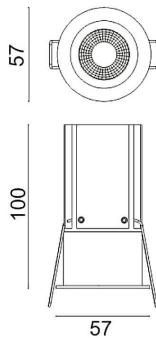

MINIPOINT

Lavov Downlights from the family MINIPOINT ,power 12 W and CRI 80 with an optic 24 degrees made in Die Cast Aluminum finished in Black with a real lumen output of 850lm and an efficiency of 70,83m/W. ON/OFF driver.

Item code	86.D018.4421.02
Product type	Indoor
Category	Downlights
Family	MINIPOINT
Subfamily	MINIPOINT
Pictograms	

Scheme

Product	
Real power (W)	12
Real luminous flux (Lm)	850
Luminous efficiency (Lm/W)	70.833333333333002
Beam angle (°)	24
Life time (h)	50000 h L80B10
IP	20
Electrical class insulation	Clas II
Colour	Black
Control gear included	Yes
Control gear	ON/OFF
Flicker Free	Yes
Light source	LED
Type of LED	COB
Colour temperature (K)	4000
Colour consistency (SDCM)	SDCM<3
CRI	80