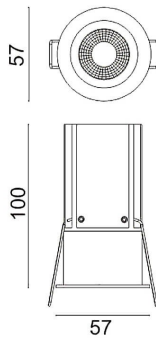

MINIPOINT

Lavov Downlights from the family MINIPOINT ,power 12 W and CRI 80 with an optic 24 degrees made in Die Cast Aluminum finished in Black with a real lumen output of 850lm and an efficiency of 70,83m/W. ON/OFF driver.

Item code	86.D018.4421.02
Product type	Indoor
Category	Downlights
Family	MINIPOINT
Subfamily	MINIPOINT
Pictograms	

Scheme

Product	
Real power (W)	12
Real luminous flux (Lm)	850
Luminous efficiency (Lm/W)	70.833333333333002
Beam angle (°)	24
Life time (h)	50000 h L80B10
IP	20
Electrical class insulation	Clas II
Colour	Black
Control gear included	Yes
Control gear	ON/OFF
Flicker Free	Yes
Light source	LED
Type of LED	COB
Colour temperature (K)	4000
Colour consistency (SDCM)	SDCM<3
CRI	80