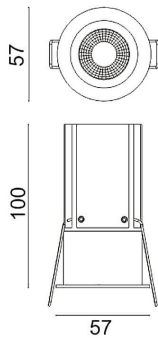

MINIPOINT

Lavov Downlights from the family MINIPOINT ,power 12 W and CRI 80 with an optic 24 degrees made in Die Cast Aluminum finished in Black with a real lumen output of 850lm and an efficiency of 70,83m/W. ON/OFF driver.

Item code	86.D018.4421.02
Product type	Indoor
Category	Downlights
Family	MINIPOINT
Subfamily	MINIPOINT
Pictograms	

Scheme

Product	
Real power (W)	12
Real luminous flux (Lm)	850
Luminous efficiency (Lm/W)	70.833333333333002
Beam angle (°)	24
Life time (h)	50000 h L80B10
IP	20
Electrical class insulation	Clas II
Colour	Black
Control gear included	Yes
Control gear	ON/OFF
Flicker Free	Yes
Light source	LED
Type of LED	COB
Colour temperature (K)	4000
Colour consistency (SDCM)	SDCM<3
CRI	80