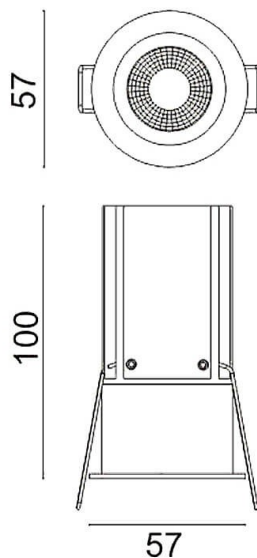

MINIPOINT

Lavov Downlights from the family MINIPOINT ,power 12 W and CRI 80 with an optic 24 degrees made in Die Cast Aluminum finished in Black with a real lumen output of 850lm and an efficiency of 70,83m/W. ON/OFF driver.

Item code	86.D018.4421.02
Product type	Indoor
Category	Downlights
Family	MINIPOINT
Subfamily	MINIPOINT
Pictograms	

Scheme

Product	
Real power (W)	12
Real luminous flux (Lm)	850
Luminous efficiency (Lm/W)	70.833333333333002
Beam angle (°)	24
Life time (h)	50000 h L80B10
IP	20
Electrical class insulation	Clas II
Colour	Black
Control gear included	Yes
Control gear	ON/OFF
Flicker Free	Yes
Light source	LED
Type of LED	COB
Colour temperature (K)	4000
Colour consistency (SDCM)	SDCM3
CRI	80