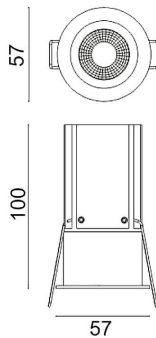

MINIPOINT

Lavov Downlights from the family MINIPOINT ,power 12 W and CRI 80 with an optic 40 degrees made in Die Cast Aluminum finished in White with a real lumen output of 850lm and an efficiency of 70,83m/W. ON/OFF driver.

Item code	86.D018.4431.01
Product type	Indoor
Category	Downlights
Family	MINIPOINT
Subfamily	MINIPOINT
Pictograms	

Scheme

Product	
Real power (W)	12
Real luminous flux (Lm)	850
Luminous efficiency (Lm/W)	70.833333333333002
Beam angle (°)	40
Life time (h)	50000 h L80B10
IP	20
Electrical class insulation	Clas II
Colour	White
Control gear included	Yes
Control gear	ON/OFF
Flicker Free	Yes
Light source	LED
Type of LED	COB
Colour temperature (K)	4000
Colour consistency (SDCM)	SDCM<3
CRI	80