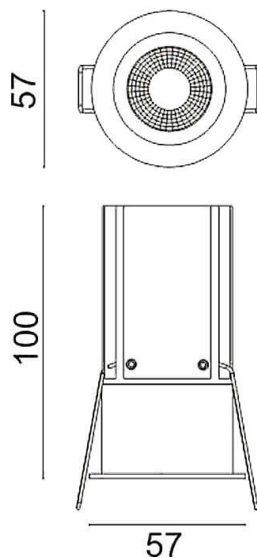

MINIPOINT

Lavov Downlights from the family MINIPOINT ,power 12 W and CRI 80 with an optic 40 degrees made in Die Cast Aluminum finished in White with a real lumen output of 850lm and an efficiency of70,83m/W. ON/OFF driver.

Item code	86.D018.4431.01
Product type	Indoor
Category	Downlights
Family	MINIPOINT
Subfamily	MINIPOINT
Pictograms	

Scheme

Product	
Real power (W)	12
Real luminous flux (Lm)	850
Luminous efficiency (Lm/W)	70.833333333333002
Beam angle (°)	40
Life time (h)	50000 h L80B10
IP	20
Electrical class insulation	Clas II
Colour	White
Control gear included	Yes
Control gear	ON/OFF
Flicker Free	Yes
Light source	LED
Type of LED	COB
Colour temperature (K)	4000
Colour consistency (SDCM)	SDCM<3
CRI	80