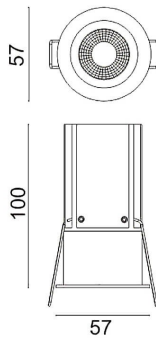

MINIPOINT

Lavov Downlights from the family MINIPOINT ,power 12 W and CRI 80 with an optic 40 degrees made in Die Cast Aluminum finished in White with a real lumen output of 850lm and an efficiency of 70,83m/W. ON/OFF driver.

Item code	86.D018.4431.01
Product type	Indoor
Category	Downlights
Family	MINIPOINT
Subfamily	MINIPOINT
Pictograms	

Scheme

Product	
Real power (W)	12
Real luminous flux (Lm)	850
Luminous efficiency (Lm/W)	70.833333333333002
Beam angle (°)	40
Life time (h)	50000 h L80B10
IP	20
Electrical class insulation	Clas II
Colour	White
Control gear included	Yes
Control gear	ON/OFF
Flicker Free	Yes
Light source	LED
Type of LED	COB
Colour temperature (K)	4000
Colour consistency (SDCM)	SDCM<3
CRI	80