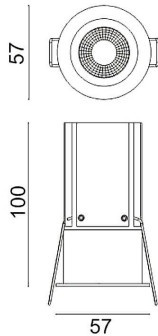

MINIPOINT

Lavov Downlights from the family MINIPOINT ,power 12 W and CRI 80 with an optic 40 degrees made in Die Cast Aluminum finished in Black with a real lumen output of 850lm and an efficiency of 70,83m/W. ON/OFF driver.

Item code	86.D018.4431.02
Product type	Indoor
Category	Downlights
Family	MINIPOINT
Subfamily	MINIPOINT
Pictograms	

Scheme

Product	
Real power (W)	12
Real luminous flux (Lm)	850
Luminous efficiency (Lm/W)	70.833333333333002
Beam angle (°)	40
Life time (h)	50000 h L80B10
IP	20
Electrical class insulation	Clas II
Colour	Black
Control gear included	Yes
Control gear	ON/OFF
Flicker Free	Yes
Light source	LED
Type of LED	COB
Colour temperature (K)	4000
Colour consistency (SDCM)	SDCM<3
CRI	80