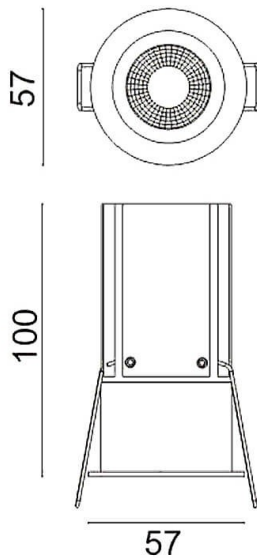

MINIPOINT

Lavov Downlights from the family MINIPOINT ,power 12 W and CRI 80 with an optic 40 degrees made in Die Cast Aluminum finished in Black with a real lumen output of 850lm and an efficiency of70,83m/W. ON/OFF driver.

Item code	86.D018.4431.02
Product type	Indoor
Category	Downlights
Family	MINIPOINT
Subfamily	MINIPOINT
Pictograms	

Scheme

Product	
Real power (W)	12
Real luminous flux (Lm)	850
Luminous efficiency (Lm/W)	70.833333333333002
Beam angle (°)	40
Life time (h)	50000 h L80B10
IP	20
Electrical class insulation	Clas II
Colour	Black
Control gear included	Yes
Control gear	ON/OFF
Flicker Free	Yes
Light source	LED
Type of LED	COB
Colour temperature (K)	4000
Colour consistency (SDCM)	SDCM<3
CRI	80