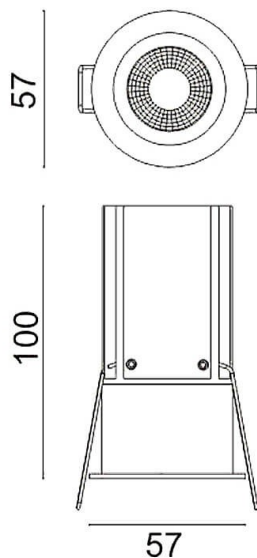

MINIPOINT

Lavov Downlights from the family MINIPOINT ,power 12 W and CRI 80 with an optic 40 degrees made in Die Cast Aluminum finished in Black with a real lumen output of 850lm and an efficiency of 70,83m/W. ON/OFF driver.

Item code	86.D018.4431.02
Product type	Indoor
Category	Downlights
Family	MINIPOINT
Subfamily	MINIPOINT
Pictograms	

Scheme

Product	
Real power (W)	12
Real luminous flux (Lm)	850
Luminous efficiency (Lm/W)	70.833333333333002
Beam angle (°)	40
Life time (h)	50000 h L80B10
IP	20
Electrical class insulation	Clas II
Colour	Black
Control gear included	Yes
Control gear	ON/OFF
Flicker Free	Yes
Light source	LED
Type of LED	COB
Colour temperature (K)	4000
Colour consistency (SDCM)	SDCM3
CRI	80