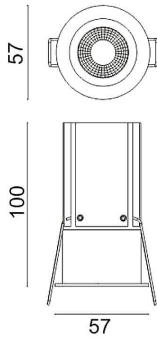

**MINIPOINT**

Lavov Downlights from the family MINIPOINT ,power 12 W and CRI 80 with an optic 40 degrees made in Die Cast Aluminum finished in Black with a real lumen output of 850lm and an efficiency of 70,83lm/W. DALI driver.

<b>Item code</b>	<b>86.D018.4433.02</b>
<b>Product type</b>	<b>Indoor</b>
<b>Category</b>	<b>Downlights</b>
<b>Family</b>	<b>MINIPOINT</b>
<b>Subfamily</b>	<b>MINIPOINT</b>

**Pictograms**

**Scheme**

<b>Product</b>	
<b>Real power (W)</b>	<b>12</b>
<b>Real luminous flux (Lm)</b>	<b>850</b>
<b>Luminous efficiency (Lm/W)</b>	<b>70.833333333333002</b>
<b>Beam angle (°)</b>	<b>40</b>
<b>Life time (h)</b>	<b>50000 h L80B10</b>
<b>IP</b>	<b>20</b>
<b>Electrical class insulation</b>	<b>Clas II</b>
<b>Colour</b>	<b>Black</b>
<b>Control gear included</b>	<b>Yes</b>
<b>Control gear</b>	<b>DALI</b>
<b>Flicker Free</b>	<b>Yes</b>
<b>Light source</b>	<b>LED</b>
<b>Type of LED</b>	<b>COB</b>
<b>Colour temperature (K)</b>	<b>4000</b>
<b>Colour consistency (SDCM)</b>	<b>SDCM&lt;3</b>
<b>CRI</b>	<b>80</b>