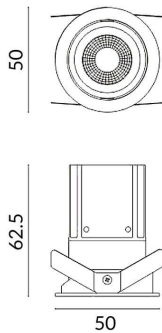

### MINIPOINT-A

Lavov Downlights from the family MINIPOINT-A ,power 5 W and CRI 80 with an optic 12 degrees made in Die Cast Aluminum finished in White with a real lumen output of 350lm and an efficiency of 70lm/W. ON/OFF driver.

### Scheme

Product	
Real power (W)	5
Real luminous flux (Lm)	350
Luminous efficiency (Lm/W)	70
Beam angle (°)	12
Life time (h)	50000 h L80B10
IP	20
Electrical class insulation	Clas II
Colour	White
Control gear included	Yes
Control gear	ON/OFF
Flicker Free	Yes
Light source	LED
Type of LED	COB
Colour temperature (K)	3000
Colour consistency (SDCM)	SDCM<3
CRI	80