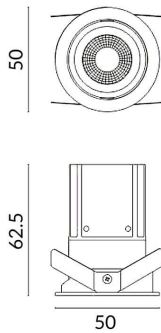

MINIPOINT-A

Lavov Downlights from the family MINIPOINT-A ,power 5 W and CRI 80 with an optic 12 degrees made in Die Cast Aluminum finished in White with a real lumen output of 350lm and an efficiency of 70lm/W. ON/OFF driver.

Item code	86.D019.1311.01
Product type	Indoor
Category	Downlights
Family	MINIPOINT
Subfamily	MINIPOINT-A
Pictograms	

Scheme

Product	
Real power (W)	5
Real luminous flux (Lm)	350
Luminous efficiency (Lm/W)	70
Beam angle (°)	12
Life time (h)	50000 h L80B10
IP	20
Electrical class insulation	Clas II
Colour	White
Control gear included	Yes
Control gear	ON/OFF
Flicker Free	Yes
Light source	LED
Type of LED	COB
Colour temperature (K)	3000
Colour consistency (SDCM)	SDCM<3
CRI	80