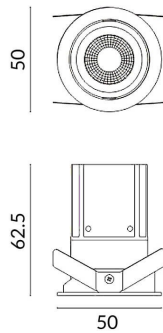

MINIPOINT-A

Lavov Downlights from the family MINIPOINT-A ,power 5 W and CRI 80 with an optic 12 degrees made in Die Cast Aluminum finished in White with a real lumen output of 350lm and an efficiency of 70lm/W. ON/OFF driver.

Item code	86.D019.1311.01
Product type	Indoor
Category	Downlights
Family	MINIPOINT
Subfamily	MINIPOINT-A
Pictograms	

Scheme

Product	
Real power (W)	5
Real luminous flux (Lm)	350
Luminous efficiency (Lm/W)	70
Beam angle (°)	12
Life time (h)	50000 h L80B10
IP	20
Electrical class insulation	Clas II
Colour	White
Control gear included	Yes
Control gear	ON/OFF
Flicker Free	Yes
Light source	LED
Type of LED	COB
Colour temperature (K)	3000
Colour consistency (SDCM)	SDCM<3
CRI	80