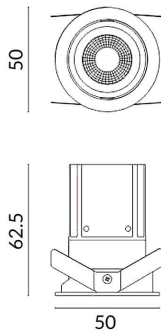

MINIPOINT-A

Lavov Downlights from the family MINIPOINT-A ,power 5 W and CRI 80 with an optic 12 degrees made in Die Cast Aluminum finished in Black with a real lumen output of 350lm and an efficiency of 70lm/W. ON/OFF driver.

Item code	86.D019.1311.02
Product type	Indoor
Category	Downlights
Family	MINIPOINT
Subfamily	MINIPOINT-A
Pictograms	

Scheme

Product	
Real power (W)	5
Real luminous flux (Lm)	350
Luminous efficiency (Lm/W)	70
Beam angle (°)	12
Life time (h)	50000 h L80B10
IP	20
Electrical class insulation	Clas II
Colour	Black
Control gear included	Yes
Control gear	ON/OFF
Flicker Free	Yes
Light source	LED
Type of LED	COB
Colour temperature (K)	3000
Colour consistency (SDCM)	SDCM<3
CRI	80