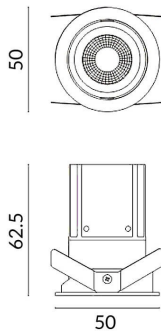

### MINIPOINT-A

Lavov Downlights from the family MINIPOINT-A ,power 5 W and CRI 80 with an optic 12 degrees made in Die Cast Aluminum finished in Black with a real lumen output of 350lm and an efficiency of 70lm/W. ON/OFF driver.

### Scheme

<b>Product</b>	
Real power (W)	5
Real luminous flux (Lm)	350
Luminous efficiency (Lm/W)	70
Beam angle (°)	12
Life time (h)	50000 h L80B10
IP	20
Electrical class insulation	Clas II
Colour	Black
Control gear included	Yes
Control gear	ON/OFF
Flicker Free	Yes
Light source	LED
Type of LED	COB
Colour temperature (K)	3000
Colour consistency (SDCM)	SDCM<3
CRI	80