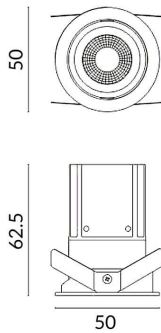

MINIPOINT-A

Lavov Downlights from the family MINIPOINT-A ,power 5 W and CRI 80 with an optic 24 degrees made in Die Cast Aluminum finished in Black with a real lumen output of 350lm and an efficiency of 70lm/W. ON/OFF driver.

Item code	86.D019.1321.02
Product type	Indoor
Category	Downlights
Family	MINIPOINT
Subfamily	MINIPOINT-A
Pictograms	

Scheme

Product	
Real power (W)	5
Real luminous flux (Lm)	350
Luminous efficiency (Lm/W)	70
Beam angle (°)	24
Life time (h)	50000 h L80B10
IP	20
Electrical class insulation	Clas II
Colour	Black
Control gear included	Yes
Control gear	ON/OFF
Flicker Free	Yes
Light source	LED
Type of LED	COB
Colour temperature (K)	3000
Colour consistency (SDCM)	SDCM<3
CRI	80