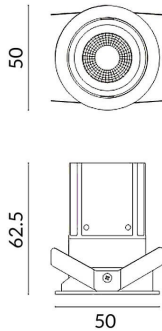

MINIPOINT-A

Lavov Downlights from the family MINIPOINT-A ,power 5 W and CRI 80 with an optic 24 degrees made in Die Cast Aluminum finished in Black with a real lumen output of 350lm and an efficiency of 70lm/W. ON/OFF driver.

Item code	86.D019.1321.02
Product type	Indoor
Category	Downlights
Family	MINIPOINT
Subfamily	MINIPOINT-A
Pictograms	

Scheme

Product	
Real power (W)	5
Real luminous flux (Lm)	350
Luminous efficiency (Lm/W)	70
Beam angle (°)	24
Life time (h)	50000 h L80B10
IP	20
Electrical class insulation	Clas II
Colour	Black
Control gear included	Yes
Control gear	ON/OFF
Flicker Free	Yes
Light source	LED
Type of LED	COB
Colour temperature (K)	3000
Colour consistency (SDCM)	SDCM<3
CRI	80