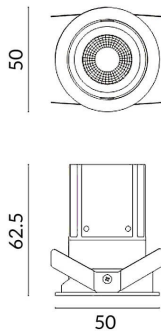

MINIPOINT-A

Lavov Downlights from the family MINIPOINT-A ,power 5 W and CRI 80 with an optic 12 degrees made in Die Cast Aluminum finished in White with a real lumen output of 360lm and an efficiency of 72lm/W. ON/OFF driver.

Item code	86.D019.1411.01
Product type	Indoor
Category	Downlights
Family	MINIPOINT
Subfamily	MINIPOINT-A
Pictograms	

Scheme

Product	
Real power (W)	5
Real luminous flux (Lm)	360
Luminous efficiency (Lm/W)	72
Beam angle (°)	12
Life time (h)	50000 h L80B10
IP	20
Electrical class insulation	Clas II
Colour	White
Control gear included	Yes
Control gear	ON/OFF
Flicker Free	Yes
Light source	LED
Type of LED	COB
Colour temperature (K)	4000
Colour consistency (SDCM)	SDCM<3
CRI	80