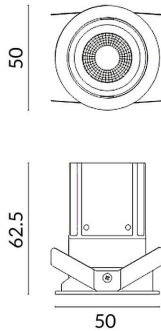

MINIPOINT-A

Lavov Downlights from the family MINIPOINT-A ,power 5 W and CRI 80 with an optic 12 degrees made in Die Cast Aluminum finished in White with a real lumen output of 360lm and an efficiency of 72lm/W. ON/OFF driver.

Item code	86.D019.1411.01
Product type	Indoor
Category	Downlights
Family	MINIPOINT
Subfamily	MINIPOINT-A
Pictograms	

Scheme

Product	
Real power (W)	5
Real luminous flux (Lm)	360
Luminous efficiency (Lm/W)	72
Beam angle (°)	12
Life time (h)	50000 h L80B10
IP	20
Electrical class insulation	Clas II
Colour	White
Control gear included	Yes
Control gear	ON/OFF
Flicker Free	Yes
Light source	LED
Type of LED	COB
Colour temperature (K)	4000
Colour consistency (SDCM)	SDCM<3
CRI	80