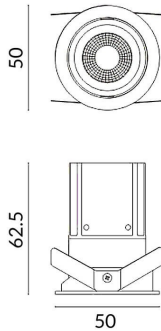

### MINIPOINT-A

Lavov Downlights from the family MINIPOINT-A ,power 5 W and CRI 80 with an optic 12 degrees made in Die Cast Aluminum finished in Black with a real lumen output of 360lm and an efficiency of 72lm/W. ON/OFF driver.

### Scheme

Product	
Real power (W)	5
Real luminous flux (Lm)	360
Luminous efficiency (Lm/W)	72
Beam angle (°)	12
Life time (h)	50000 h L80B10
IP	20
Electrical class insulation	Clas II
Colour	Black
Control gear included	Yes
Control gear	ON/OFF
Flicker Free	Yes
Light source	LED
Type of LED	COB
Colour temperature (K)	4000
Colour consistency (SDCM)	SDCM<3
CRI	80