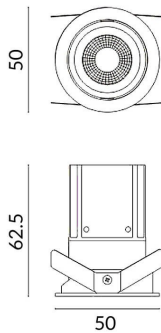

MINIPOINT-A

Lavov Downlights from the family MINIPOINT-A ,power 5 W and CRI 80 with an optic 24 degrees made in Die Cast Aluminum finished in Black with a real lumen output of 360lm and an efficiency of 72lm/W. ON/OFF driver.

Item code	86.D019.1421.02
Product type	Indoor
Category	Downlights
Family	MINIPOINT
Subfamily	MINIPOINT-A
Pictograms	

Scheme

Product	
Real power (W)	5
Real luminous flux (Lm)	360
Luminous efficiency (Lm/W)	72
Beam angle (°)	24
Life time (h)	50000 h L80B10
IP	20
Electrical class insulation	Clas II
Colour	Black
Control gear included	Yes
Control gear	ON/OFF
Flicker Free	Yes
Light source	LED
Type of LED	COB
Colour temperature (K)	4000
Colour consistency (SDCM)	SDCM<3
CRI	80