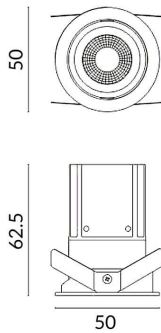

MINIPOINT-A

Lavov Downlights from the family MINIPOINT-A ,power 5 W and CRI 80 with an optic 40 degrees made in Die Cast Aluminum finished in White with a real lumen output of 360lm and an efficiency of 72lm/W. ON/OFF driver.

Item code	86.D019.1431.01
Product type	Indoor
Category	Downlights
Family	MINIPOINT
Subfamily	MINIPOINT-A
Pictograms	

Scheme

Product	
Real power (W)	5
Real luminous flux (Lm)	360
Luminous efficiency (Lm/W)	72
Beam angle (°)	40
Life time (h)	50000 h L80B10
IP	20
Electrical class insulation	Clas II
Colour	White
Control gear included	Yes
Control gear	ON/OFF
Flicker Free	Yes
Light source	LED
Type of LED	COB
Colour temperature (K)	4000
Colour consistency (SDCM)	SDCM<3
CRI	80