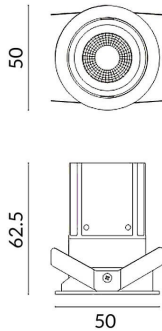

MINIPOINT-A

Lavov Downlights from the family MINIPOINT-A ,power 5 W and CRI 80 with an optic 40 degrees made in Die Cast Aluminum finished in Black with a real lumen output of 360lm and an efficiency of 72lm/W. ON/OFF driver.

Item code	86.D019.1431.02
Product type	Indoor
Category	Downlights
Family	MINIPOINT
Subfamily	MINIPOINT-A
Pictograms	

Scheme

Product	
Real power (W)	5
Real luminous flux (Lm)	360
Luminous efficiency (Lm/W)	72
Beam angle (°)	40
Life time (h)	50000 h L80B10
IP	20
Electrical class insulation	Clas II
Colour	Black
Control gear included	Yes
Control gear	ON/OFF
Flicker Free	Yes
Light source	LED
Type of LED	COB
Colour temperature (K)	4000
Colour consistency (SDCM)	SDCM<3
CRI	80