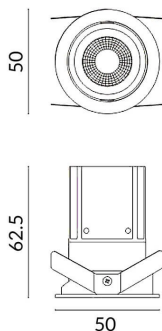

MINIPOINT-A

Lavov Downlights from the family MINIPOINT-A ,power 5 W and CRI 80 with an optic 40 degrees made in Die Cast Aluminum finished in Black with a real lumen output of 360lm and an efficiency of 72lm/W. ON/OFF driver.

Item code 86.D019.1431.02

Product type Indoor

Category Downlights

Family MINIPOINT

Subfamily MINIPOINT-A

Pictograms

Scheme

Product

Real power (W) 5

Real luminous flux (Lm) 360

Luminous efficiency (Lm/W) 72

Beam angle (°) 40

Life time (h) 50000 h L80B10

IP 20

Electrical class insulation Clas II

Colour Black