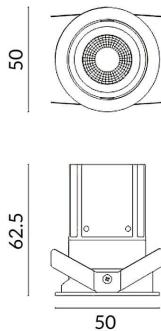

### MINIPOINT-A

Lavov Downlights from the family MINIPOINT-A ,power 5 W and CRI 80 with an optic 40 degrees made in Die Cast Aluminum finished in Black with a real lumen output of 360lm and an efficiency of 72lm/W. ON/OFF driver.

Item code	86.D019.1431.02
Product type	Indoor
Category	Downlights
Family	MINIPOINT
Subfamily	MINIPOINT-A
Pictograms	

### Scheme

Product	
Real power (W)	5
Real luminous flux (Lm)	360
Luminous efficiency (Lm/W)	72
Beam angle (°)	40
Life time (h)	50000 h L80B10
IP	20
Electrical class insulation	Clas II
Colour	Black
Control gear included	Yes
Control gear	ON/OFF
Flicker Free	Yes
Light source	LED
Type of LED	COB
Colour temperature (K)	4000
Colour consistency (SDCM)	SDCM<3
CRI	80