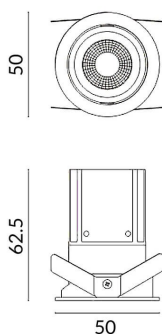

MINIPOINT-A

Lavov Downlights from the family MINIPOINT-A ,power 5 W and CRI 80 with an optic 40 degrees made in Die Cast Aluminum finished in Black with a real lumen output of 360lm and an efficiency of 72lm/W. ON/OFF driver.

Item code 86.D019.1431.02

Product type Indoor

Category Downlights

Family MINIPOINT

Subfamily MINIPOINT-A

Pictograms

Scheme

Product

Real power (W) 5

Real luminous flux (Lm) 360

Luminous efficiency (Lm/W) 72

Beam angle (°) 40

Life time (h) 50000 h L80B10

IP 20

Electrical class insulation Clas II

Colour Black