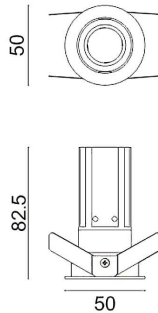

MINIPOINT-A

Lavov Downlights from the family MINIPOINT-A ,power 7 W and CRI 80 with an optic 12 degrees made in Die Cast Aluminum finished in Black with a real lumen output of 490lm and an efficiency of 70lm/W. ON/OFF driver.

Item code	86.D019.2311.02
Product type	Indoor
Category	Downlights
Family	MINIPOINT
Subfamily	MINIPOINT-A
Pictograms	

Scheme

Product	
Real power (W)	7
Real luminous flux (Lm)	490
Luminous efficiency (Lm/W)	70
Beam angle (°)	12
Life time (h)	50000 h L80B10
IP	20
Electrical class insulation	Clas II
Colour	Black
Control gear included	Yes
Control gear	ON/OFF
Flicker Free	Yes
Light source	LED
Type of LED	COB
Colour temperature (K)	3000
Colour consistency (SDCM)	SDCM<3
CRI	80