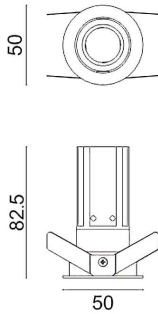

MINIPOINT-A

Lavov Downlights from the family MINIPOINT-A ,power 7 W and CRI 80 with an optic 12 degrees made in Die Cast Aluminum finished in Black with a real lumen output of 490lm and an efficiency of 70lm/W. ON/OFF driver.

Item code	86.D019.2311.02
Product type	Indoor
Category	Downlights
Family	MINIPOINT
Subfamily	MINIPOINT-A
Pictograms	

Scheme

Product	
Real power (W)	7
Real luminous flux (Lm)	490
Luminous efficiency (Lm/W)	70
Beam angle (°)	12
Life time (h)	50000 h L80B10
IP	20
Electrical class insulation	Clas II
Colour	Black
Control gear included	Yes
Control gear	ON/OFF
Flicker Free	Yes
Light source	LED
Type of LED	COB
Colour temperature (K)	3000
Colour consistency (SDCM)	SDCM<3
CRI	80