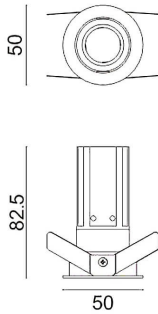

MINIPOINT-A

Lavov Downlights from the family MINIPOINT-A ,power 7 W and CRI 80 with an optic 12 degrees made in Die Cast Aluminum finished in Black with a real lumen output of 500lm and an efficiency of 71,42lm/W. ON/OFF driver.

Item code	86.D019.2411.02
Product type	Indoor
Category	Downlights
Family	MINIPOINT
Subfamily	MINIPOINT-A
Pictograms	

Scheme

Product	
Real power (W)	7
Real luminous flux (Lm)	500
Luminous efficiency (Lm/W)	71.428571428571004
Beam angle (°)	12
Life time (h)	50000 h L80B10
IP	20
Electrical class insulation	Clas II
Colour	Black
Control gear included	Yes
Control gear	ON/OFF
Flicker Free	Yes
Light source	LED
Type of LED	COB
Colour temperature (K)	4000
Colour consistency (SDCM)	SDCM<3
CRI	80