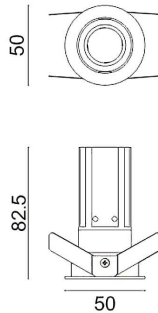

MINIPOINT-A

Lavov Downlights from the family MINIPOINT-A ,power 7 W and CRI 80 with an optic 12 degrees made in Die Cast Aluminum finished in Black with a real lumen output of 500lm and an efficiency of 71,42lm/W. ON/OFF driver.

Item code	86.D019.2411.02
Product type	Indoor
Category	Downlights
Family	MINIPOINT
Subfamily	MINIPOINT-A
Pictograms	

Scheme

Product	
Real power (W)	7
Real luminous flux (Lm)	500
Luminous efficiency (Lm/W)	71.428571428571004
Beam angle (°)	12
Life time (h)	50000 h L80B10
IP	20
Electrical class insulation	Clas II
Colour	Black
Control gear included	Yes
Control gear	ON/OFF
Flicker Free	Yes
Light source	LED
Type of LED	COB
Colour temperature (K)	4000
Colour consistency (SDCM)	SDCM<3
CRI	80