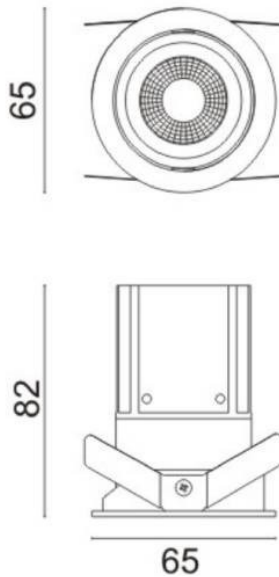

**MINIPOINT-A**

Lavov Downlights from the family MINIPOINT-A ,power 9 W and CRI 80 with an optic 12 degrees made in Die Cast Aluminum finished in White with a real lumen output of 640lm and an efficiency of 71,11lm/W. ON/OFF driver.

<b>Item code</b>	<b>86.D019.3411.01</b>
<b>Product type</b>	<b>Indoor</b>
<b>Category</b>	<b>Downlights</b>
<b>Family</b>	<b>MINIPOINT</b>
<b>Subfamily</b>	<b>MINIPOINT-A</b>
<b>Pictograms</b>	

**Scheme**

<b>Product</b>	
<b>Real power (W)</b>	<b>9</b>
<b>Real luminous flux (Lm)</b>	<b>640</b>
<b>Luminous efficiency (Lm/W)</b>	<b>71.11111111111001</b>
<b>Beam angle (°)</b>	<b>12</b>
<b>Life time (h)</b>	<b>50000 h L80B10</b>
<b>IP</b>	<b>20</b>
<b>Electrical class insulation</b>	<b>Clas II</b>
<b>Colour</b>	<b>White</b>
<b>Control gear included</b>	<b>Yes</b>
<b>Control gear</b>	<b>ON/OFF</b>
<b>Flicker Free</b>	<b>Yes</b>
<b>Light source</b>	<b>LED</b>
<b>Type of LED</b>	<b>COB</b>
<b>Colour temperature (K)</b>	<b>4000</b>
<b>Colour consistency (SDCM)</b>	<b>SDCM&lt;3</b>
<b>CRI</b>	<b>80</b>