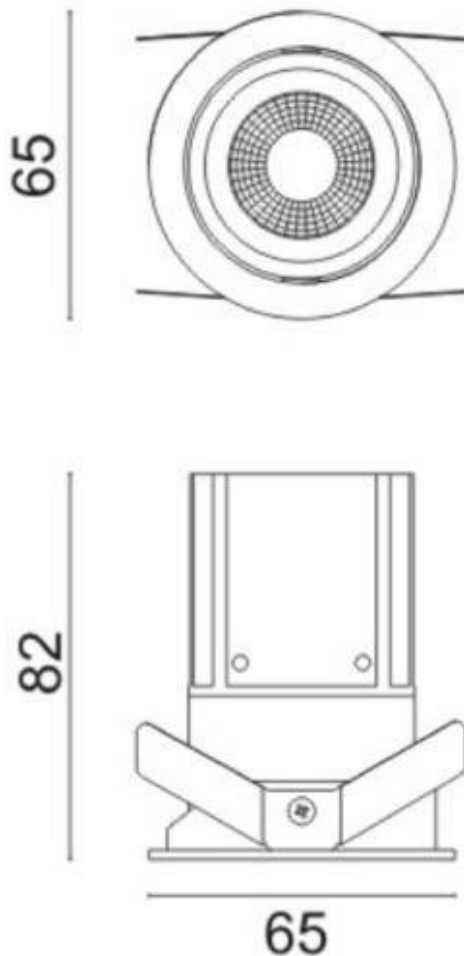

MINIPOINT-A

Lavov Downlights from the family MINIPOINT-A ,power 9 W and CRI 80 with an optic 12 degrees made in Die Cast Aluminum finished in White with a real lumen output of 640lm and an efficiency of 71,11lm/W. ON/OFF driver.

Item code	86.D019.3411.01
Product type	Indoor
Category	Downlights
Family	MINIPOINT
Subfamily	MINIPOINT-A
Pictograms	

Scheme

Product	
Real power (W)	9
Real luminous flux (Lm)	640
Luminous efficiency (Lm/W)	71.111111111111001
Beam angle (°)	12
Life time (h)	50000 h L80B10
IP	20
Electrical class insulation	Clas II
Colour	White
Control gear included	Yes
Control gear	ON/OFF
Flicker Free	Yes
Light source	LED
Type of LED	COB
Colour temperature (K)	4000
Colour consistency (SDCM)	SDCM3
CRI	80