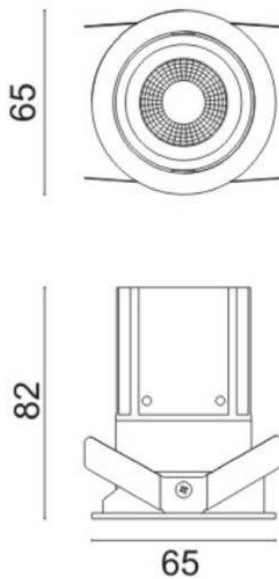

MINIPOINT-A

Lavov Downlights from the family MINIPOINT-A ,power 9 W and CRI 80 with an optic 12 degrees made in Die Cast Aluminum finished in White with a real lumen output of 640lm and an efficiency of 71,11lm/W. ON/OFF driver.

Item code	86.D019.3411.01
Product type	Indoor
Category	Downlights
Family	MINIPOINT
Subfamily	MINIPOINT-A
Pictograms	

Scheme

Product	
Real power (W)	9
Real luminous flux (Lm)	640
Luminous efficiency (Lm/W)	71.111111111111001
Beam angle (°)	12
Life time (h)	50000 h L80B10
IP	20
Electrical class insulation	Clas II
Colour	White
Control gear included	Yes
Control gear	ON/OFF
Flicker Free	Yes
Light source	LED
Type of LED	COB
Colour temperature (K)	4000
Colour consistency (SDCM)	SDCM<3
CRI	80