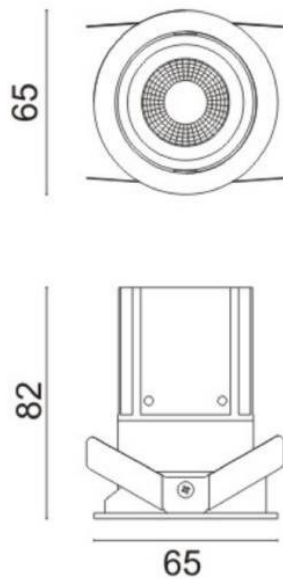

MINIPOINT-A

Lavov Downlights from the family MINIPOINT-A ,power 9 W and CRI 80 with an optic 12 degrees made in Die Cast Aluminum finished in Black with a real lumen output of 640lm and an efficiency of 71,11lm/W. ON/OFF driver.

Item code	86.D019.3411.02
Product type	Indoor
Category	Downlights
Family	MINIPOINT
Subfamily	MINIPOINT-A
Pictograms	

Scheme

Product	
Real power (W)	9
Real luminous flux (Lm)	640
Luminous efficiency (Lm/W)	71.111111111111001
Beam angle (°)	12
Life time (h)	50000 h L80B10
IP	20
Electrical class insulation	Clas II
Colour	Black
Control gear included	Yes
Control gear	ON/OFF
Flicker Free	Yes
Light source	LED
Type of LED	COB
Colour temperature (K)	4000
Colour consistency (SDCM)	SDCM<3
CRI	80