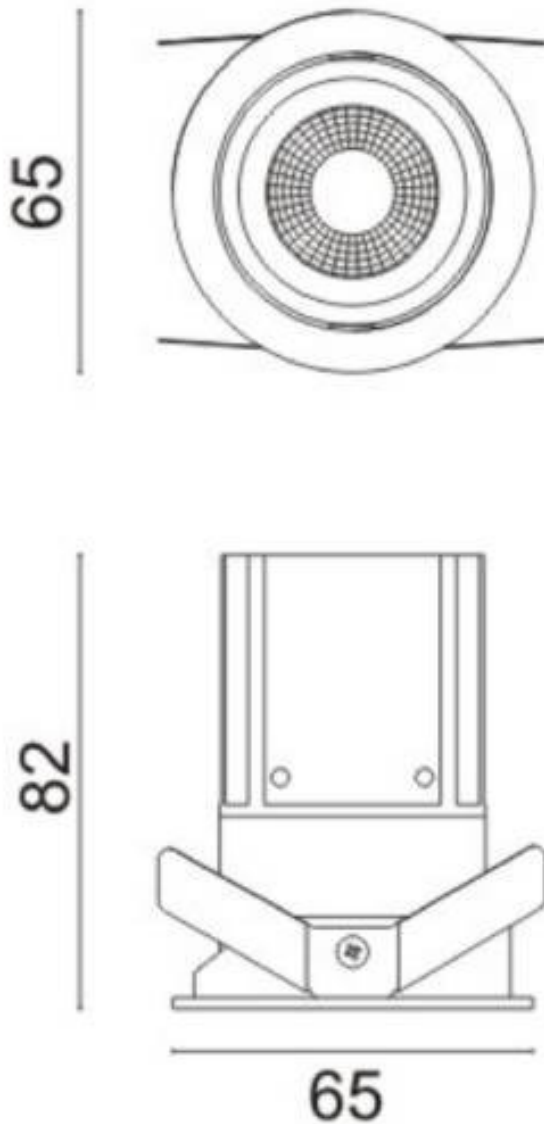

Scheme

MINIPOINT-A

Lavov Downlights from the family MINIPOINT-A ,power 9 W and CRI 80 with an optic 12 degrees made in Die Cast Aluminum finished in Black with a real lumen output of 640lm and an efficiency of 71,11lm/W. ON/OFF driver.

Item code	86.D019.3411.02
Product type	Indoor
Category	Downlights
Family	MINIPOINT
Subfamily	MINIPOINT-A
Pictograms	

Product	
Real power (W)	9
Real luminous flux (Lm)	640
Luminous efficiency (Lm/W)	71.111111111111001
Beam angle (°)	12
Life time (h)	50000 h L80B10
IP	20
Electrical class insulation	Clas II
Colour	Black
Control gear included	Yes
Control gear	ON/OFF
Flicker Free	Yes
Light source	LED
Type of LED	COB
Colour temperature (K)	4000
Colour consistency (SDCM)	SDCM<3
CRI	80