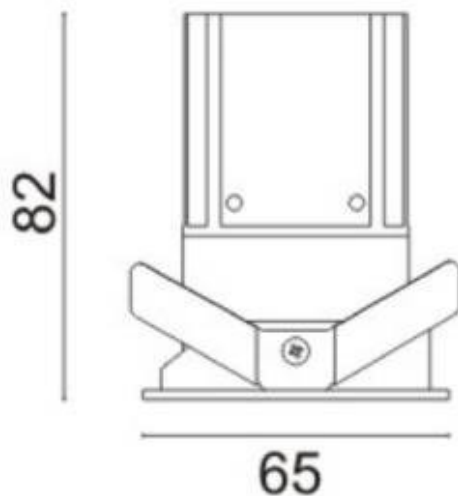

### MINIPOINT-A

Lavov Downlights from the family MINIPOINT-A ,power 9 W and CRI 80 with an optic 12 degrees made in Die Cast Aluminum finished in Black with a real lumen output of 640lm and an efficiency of 71,11lm/W. ON/OFF driver.

#### Scheme

Product	
Real power (W)	9
Real luminous flux (Lm)	640
Luminous efficiency (Lm/W)	71.111111111111001
Beam angle (°)	12
Life time (h)	50000 h L80B10
IP	20
Electrical class insulation	Clas II
Colour	Black
Control gear included	Yes
Control gear	ON/OFF
Flicker Free	Yes
Light source	LED
Type of LED	COB
Colour temperature (K)	4000
Colour consistency (SDCM)	SDCM3
CRI	80