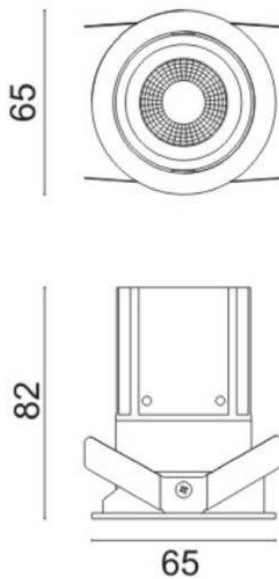

MINIPOINT-A

Lavov Downlights from the family MINIPOINT-A ,power 9 W and CRI 80 with an optic 12 degrees made in Die Cast Aluminum finished in Black with a real lumen output of 640lm and an efficiency of 71,11lm/W. ON/OFF driver.

Item code	86.D019.3411.02
Product type	Indoor
Category	Downlights
Family	MINIPOINT
Subfamily	MINIPOINT-A
Pictograms	

Scheme

Product	
Real power (W)	9
Real luminous flux (Lm)	640
Luminous efficiency (Lm/W)	71.11111111111001
Beam angle (°)	12
Life time (h)	50000 h L80B10
IP	20
Electrical class insulation	Clas II
Colour	Black
Control gear included	Yes
Control gear	ON/OFF
Flicker Free	Yes
Light source	LED
Type of LED	COB
Colour temperature (K)	4000
Colour consistency (SDCM)	SDCM<3
CRI	80