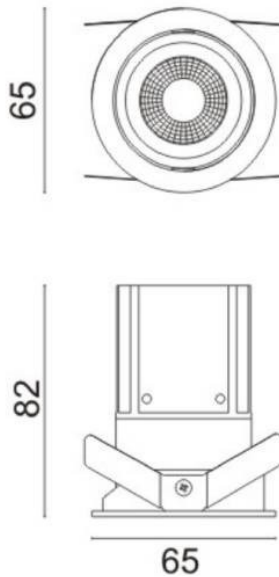

### MINIPOINT-A

Lavov Downlights from the family MINIPOINT-A ,power 9 W and CRI 80 with an optic 12 degrees made in Die Cast Aluminum finished in Black with a real lumen output of 640lm and an efficiency of 71,11lm/W. ON/OFF driver.

Item code	86.D019.3411.02
Product type	Indoor
Category	Downlights
Family	MINIPOINT
Subfamily	MINIPOINT-A
Pictograms	

### Scheme

Product	
Real power (W)	9
Real luminous flux (Lm)	640
Luminous efficiency (Lm/W)	71.11111111111001
Beam angle (°)	12
Life time (h)	50000 h L80B10
IP	20
Electrical class insulation	Clas II
Colour	Black
Control gear included	Yes
Control gear	ON/OFF
Flicker Free	Yes
Light source	LED
Type of LED	COB
Colour temperature (K)	4000
Colour consistency (SDCM)	SDCM<3
CRI	80